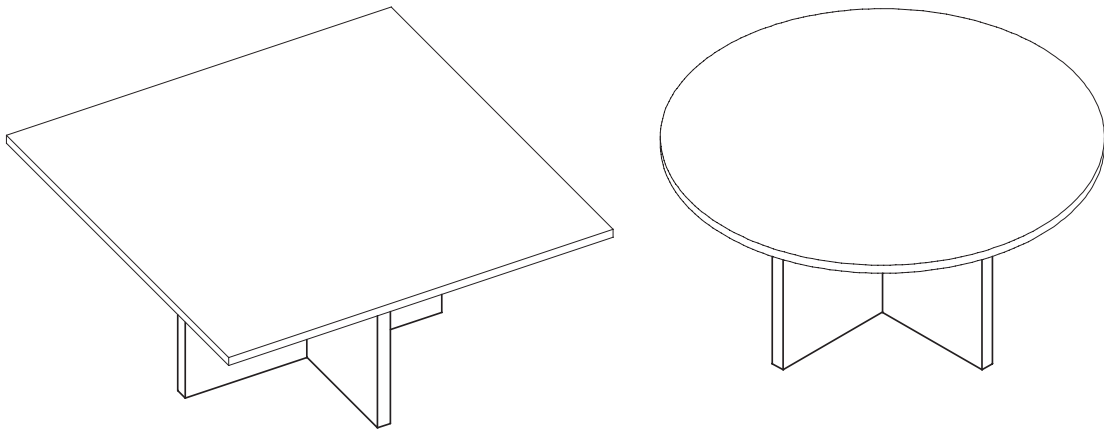

ASSEMBLY INSTRUCTION

BROOKSVILLE COFFEE TABLE

ROWICO

HOME

<p>Ax1</p>	<p>Dx2</p> <p>120 X120 X2mm</p>
<p>Bx1</p>	<p>Ex16</p> <p>M4 X20mm</p>
<p>Cx1</p>	<p>Fx4</p> <p>Ø20X2</p>

①

②

③

4

5

Varning!

Belasta inte hörn eller kanter med mer än max 10 KG.

Attention!

Do not load edges and corners with more than maximum 10 KG.