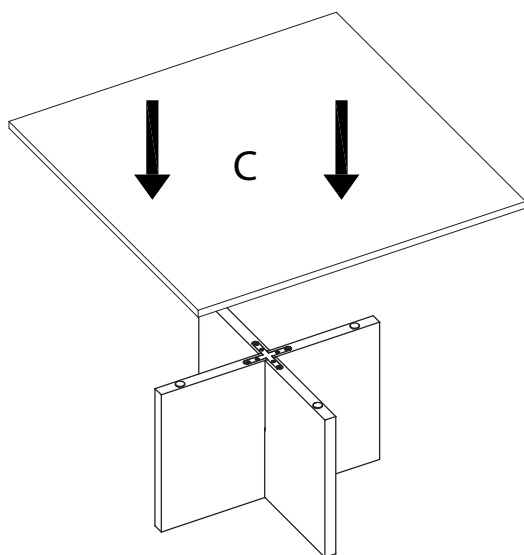

ASSEMBLY INSTRUCTION

BROOKSVILLE COFFEE TABLE

ROWICO

HOME

<p>Ax1</p>	<p>Dx2</p> <p>120 X120 X2mm</p>
<p>Bx1</p>	<p>Ex16</p> <p>M4 X20mm</p>
<p>Cx1</p>	<p>Fx4</p> <p>Ø20X2</p>

①

②

③

4

5

Varning!

Belasta inte hörn eller kanter med mer än max 10 KG.

Attention!

Do not load edges and corners with more than maximum 10 KG.