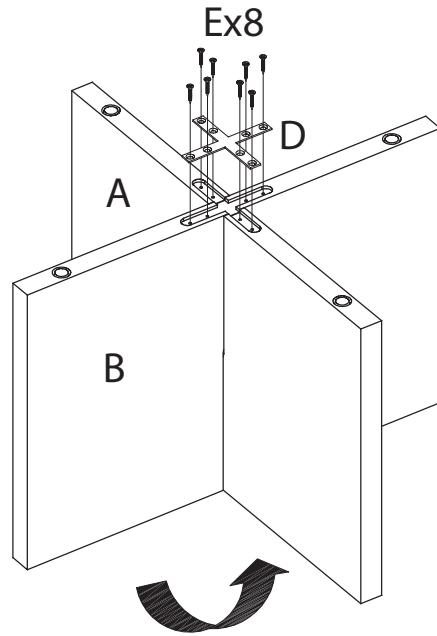

ASSEMBLY INSTRUCTION

BROOKSVILLE COFFEE TABLE

ROWICO

HOME

<p>Ax1</p>	<p>Dx2</p> <p>120 X120 X2mm</p>
<p>Bx1</p>	<p>Ex16</p> <p>M4 X20mm</p>
<p>Cx1</p>	<p>Fx4</p> <p>Ø20X2</p>

①

②

③

4

5

Varning!

Belasta inte hörn eller kanter med mer än max 10 KG.

Attention!

Do not load edges and corners with more than maximum 10 KG.