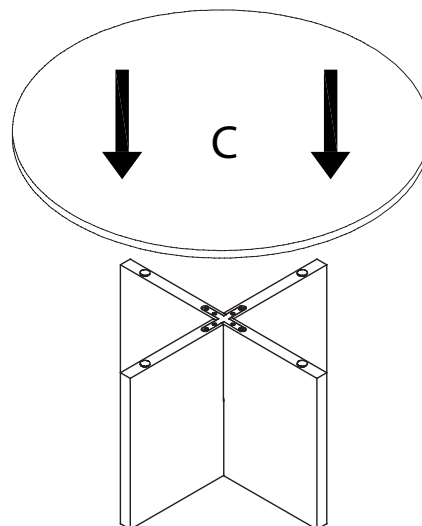

ASSEMBLY INSTRUCTION

BROOKSVILLE COFFEE TABLE

ROWICO

HOME

<p>Ax1</p>	<p>Dx2</p> <p>120 X120 X2mm</p>
<p>Bx1</p>	<p>Ex16</p> <p>M4 X20mm</p>
<p>Cx1</p>	<p>Fx4</p> <p>Ø20X2</p>

①

②

③

4

5

Varning!

Belasta inte hörn eller kanter med mer än max 10 KG.

Attention!

Do not load edges and corners with more than maximum 10 KG.