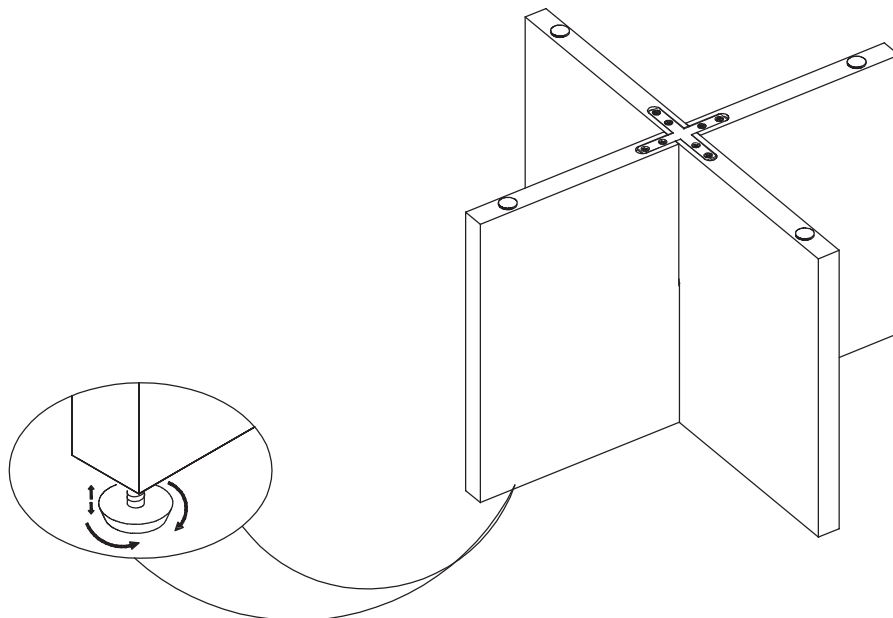

ASSEMBLY INSTRUCTION

BROOKSVILLE COFFEE TABLE

ROWICO

HOME

<p>Ax1</p>	<p>Dx2</p> <p>120 X120 X2mm</p>
<p>Bx1</p>	<p>Ex16</p> <p>M4 X20mm</p>
<p>Cx1</p>	<p>Fx4</p> <p>Ø20X2</p>

①

②

③

4

5

Varning!

Belasta inte hörn eller kanter med mer än max 10 KG.

Attention!

Do not load edges and corners with more than maximum 10 KG.