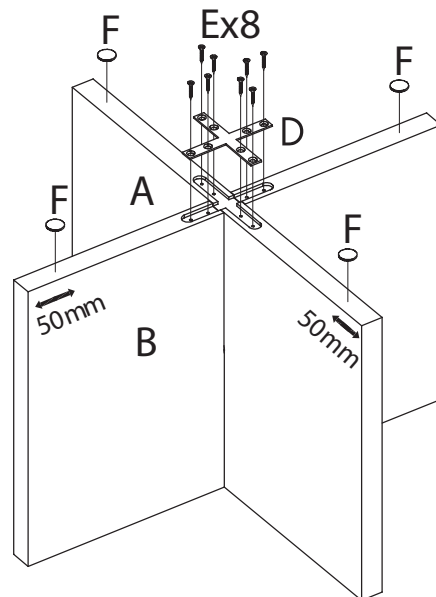

ASSEMBLY INSTRUCTION

BROOKSVILLE COFFEE TABLE

ROWICO

HOME

<p>Ax1</p>	<p>Dx2</p> <p>120 X120 X2mm</p>
<p>Bx1</p>	<p>Ex16</p> <p>M4 X20mm</p>
<p>Cx1</p>	<p>Fx4</p> <p>Ø20X2</p>

①

②

③

4

5

Varning!

Belasta inte hörn eller kanter med mer än max 10 KG.

Attention!

Do not load edges and corners with more than maximum 10 KG.