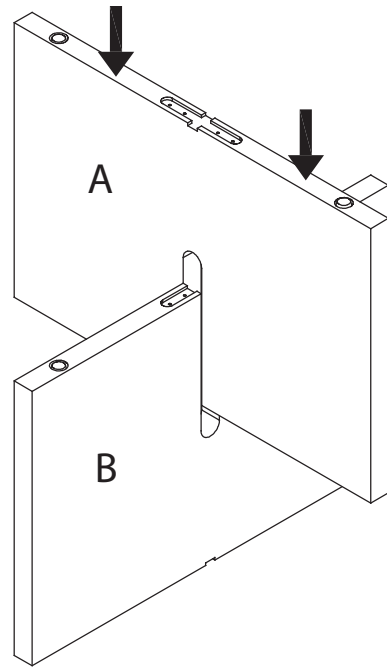

ASSEMBLY INSTRUCTION

BROOKSVILLE COFFEE TABLE

ROWICO

HOME

<p>Ax1</p>	<p>Dx2</p> <p>120 X120 X2mm</p>
<p>Bx1</p>	<p>Ex16</p> <p>M4 X20mm</p>
<p>Cx1</p>	<p>Fx4</p> <p>Ø20X2</p>

①

②

③

4

5

Varning!

Belasta inte hörn eller kanter med mer än max 10 KG.

Attention!

Do not load edges and corners with more than maximum 10 KG.