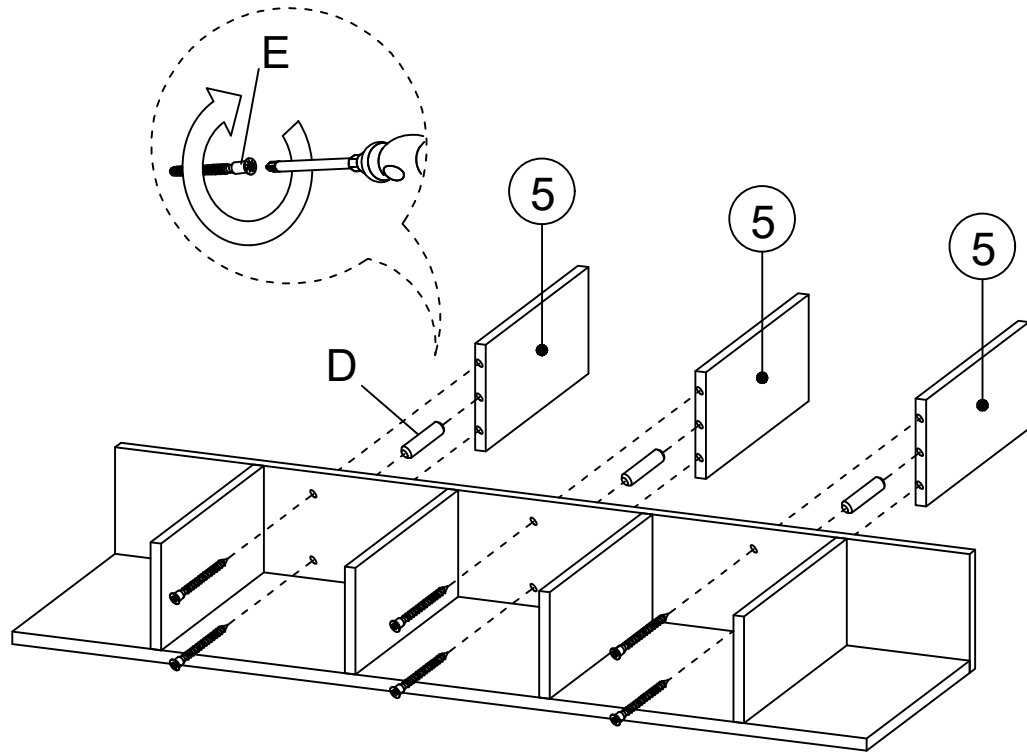

# DEC0050 LILY

DECORMET

## MATERIALS

		
X 37	X 31	X 22
E	F	D
CABINET SCREW	PLUG	DOWEL