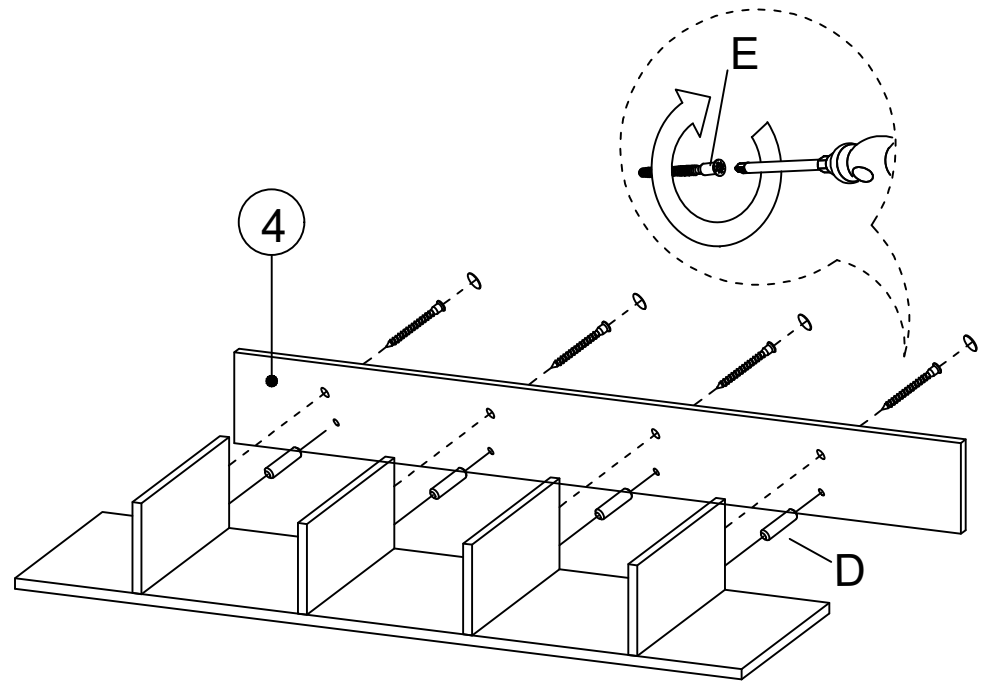

# DEC0050 LILY

DECORMET

## MATERIALS

		
X 37	X 31	X 22
E	F	D
CABINET SCREW	PLUG	DOWEL