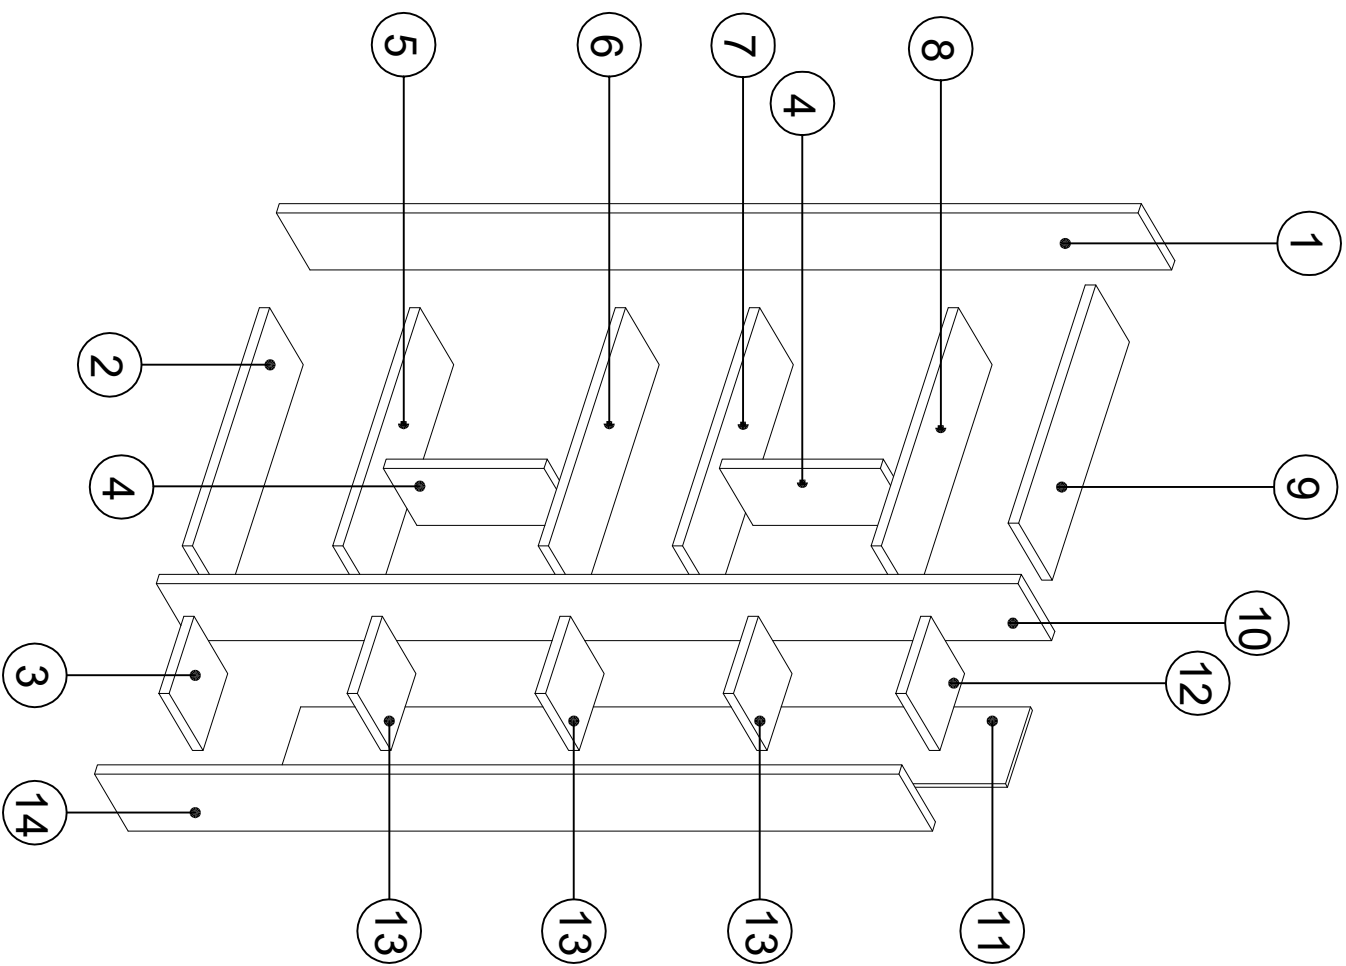

DEC0053 NINA

DECORMET

MATERIALS

			
X 12	X 32	X 32	X 24
AH	E	F	D
SHELF BUTTON	CABINET SCREW	PLUG	DOWEL

DEC0053 NINA

NO	NAME	PIECE	NO	İSİM	MİKTAR
1	LEFT SIDE PART	1 PC	1	SOL DİKME	1 Adet
2	BOTTOM PART(LEFT)	1 PC	2	ALT TABLA	1 Adet
3	BOTTOM PART	1 PC	3	ALT TABLA	1 Adet
4	MIDDLE PARTS	2 PCS	4	ARA DİKME	2 Adet
5	SHELF (LEFT)	1 PC	5	RAF(SOL)	1 Adet
6	SHELF (LEFT)	1 PC	6	RAF(SOL)	1 Adet
7	SHELF (LEFT)	1 PC	7	RAF(SOL)	1 Adet
8	SHELF (LEFT)	1 PC	8	RAF(SOL)	1 Adet
9	TOP PART(LEFT)	1 PC	9	ÜST TABLA(SOL)	1 Adet
10	MIDDLE PART	1 PC	10	ARA DİKME	1 Adet
11	BACK PART	1 PC	11	ARKALIK	1 Adet
12	TOP PART (RIGHT)	1 PC	12	ÜST TABLA(SAĞ)	1 Adet
13	SHELF	3 PCS	13	HAREKETLİ RAF	3 Adet
14	RIGHT SIDE PART	1 PC	14	SAĞ DİKME	1 Adet