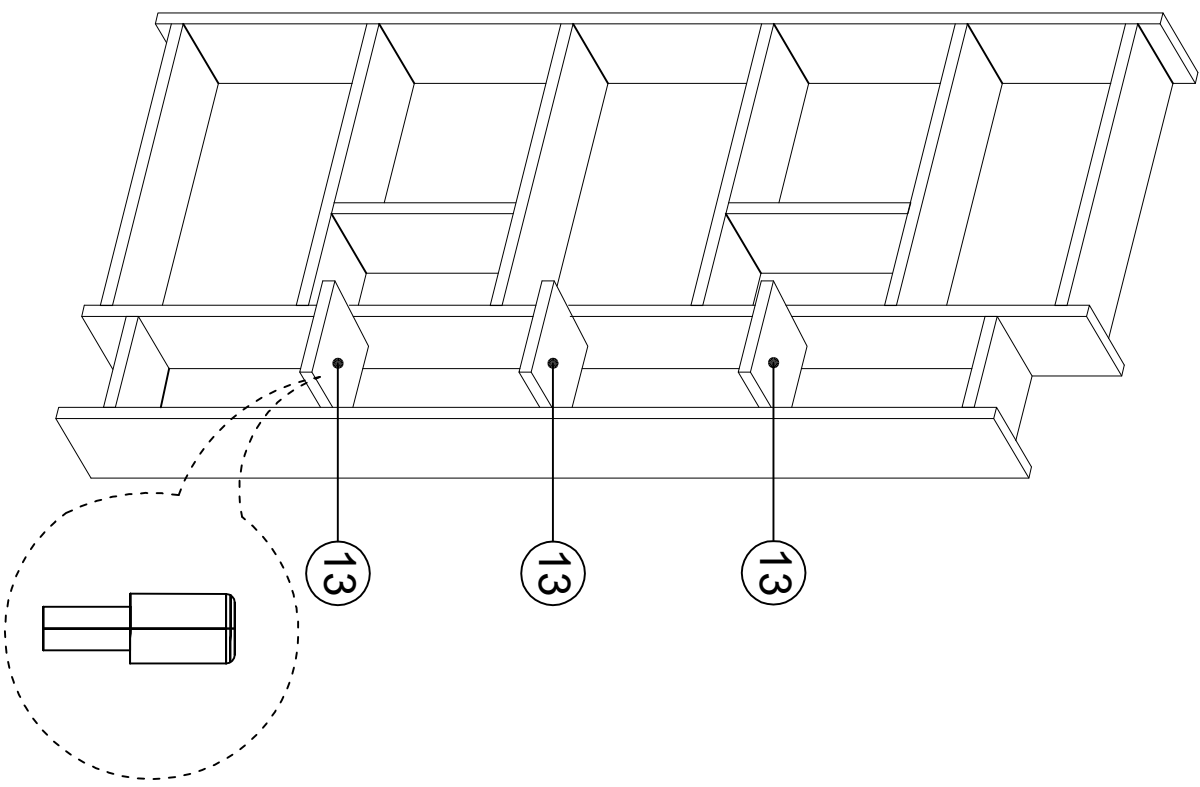

DEC0053 NINA

DECORMET

MATERIALS

			
X 12	X 32	X 32	X 24
AH	E	F	D
SHELF BUTTON	CABINET SCREW	PLUG	DOWEL

DEC0053 NINA

NO	NAME	PIECE	NO	İSİM	MİKTAR
1	LEFT SIDE PART	1 PC	1	SOL DİKME	1 Adet
2	BOTTOM PART(LEFT)	1 PC	2	ALT TABLA	1 Adet
3	BOTTOM PART	1 PC	3	ALT TABLA	1 Adet
4	MIDDLE PARTS	2 PCS	4	ARA DİKME	2 Adet
5	SHELF (LEFT)	1 PC	5	RAF(SOL)	1 Adet
6	SHELF (LEFT)	1 PC	6	RAF(SOL)	1 Adet
7	SHELF (LEFT)	1 PC	7	RAF(SOL)	1 Adet
8	SHELF (LEFT)	1 PC	8	RAF(SOL)	1 Adet
9	TOP PART(LEFT)	1 PC	9	ÜST TABLA(SOL)	1 Adet
10	MIDDLE PART	1 PC	10	ARA DİKME	1 Adet
11	BACK PART	1 PC	11	ARKALIK	1 Adet
12	TOP PART (RIGHT)	1 PC	12	ÜST TABLA(SAĞ)	1 Adet
13	SHELF	3 PCS	13	HAREKETLİ RAF	3 Adet
14	RIGHT SIDE PART	1 PC	14	SAĞ DİKME	1 Adet