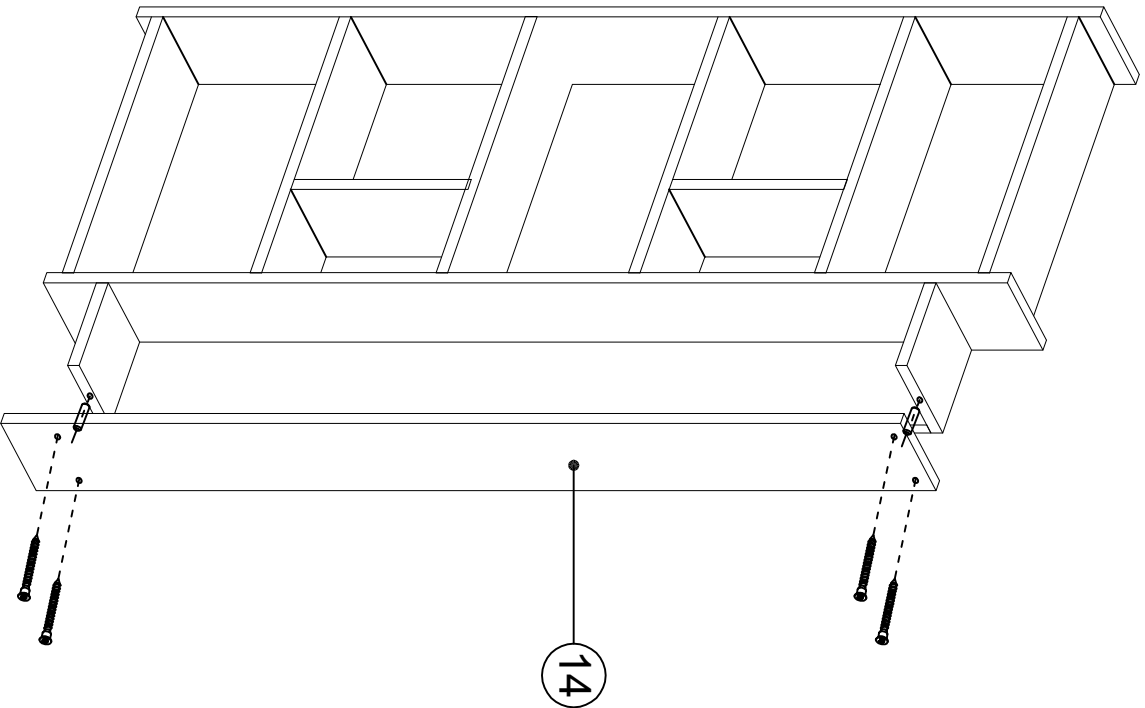

DEC0053 NINA

DECORMET

MATERIALS

			
X 12	X 32	X 32	X 24
AH	E	F	D
SHELF BUTTON	CABINET SCREW	PLUG	DOWEL

DEC0053 NINA

NO	NAME	PIECE	NO	İSİM	MİKTAR
1	LEFT SIDE PART	1 PC	1	SOL DİKME	1 Adet
2	BOTTOM PART(LEFT)	1 PC	2	ALT TABLA	1 Adet
3	BOTTOM PART	1 PC	3	ALT TABLA	1 Adet
4	MIDDLE PARTS	2 PCS	4	ARA DİKME	2 Adet
5	SHELF (LEFT)	1 PC	5	RAF(SOL)	1 Adet
6	SHELF (LEFT)	1 PC	6	RAF(SOL)	1 Adet
7	SHELF (LEFT)	1 PC	7	RAF(SOL)	1 Adet
8	SHELF (LEFT)	1 PC	8	RAF(SOL)	1 Adet
9	TOP PART(LEFT)	1 PC	9	ÜST TABLA(SOL)	1 Adet
10	MIDDLE PART	1 PC	10	ARA DİKME	1 Adet
11	BACK PART	1 PC	11	ARKALIK	1 Adet
12	TOP PART (RIGHT)	1 PC	12	ÜST TABLA(SAĞ)	1 Adet
13	SHELF	3 PCS	13	HAREKETLİ RAF	3 Adet
14	RIGHT SIDE PART	1 PC	14	SAĞ DİKME	1 Adet