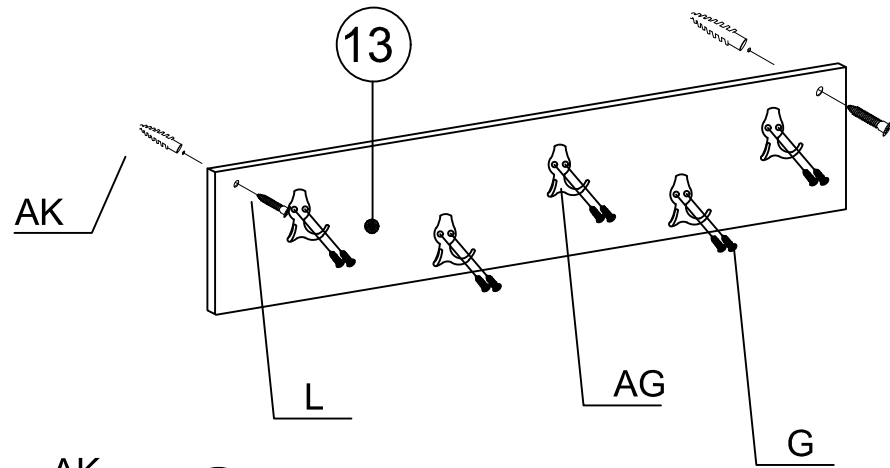

DEC20054 NONSO

DECORMET