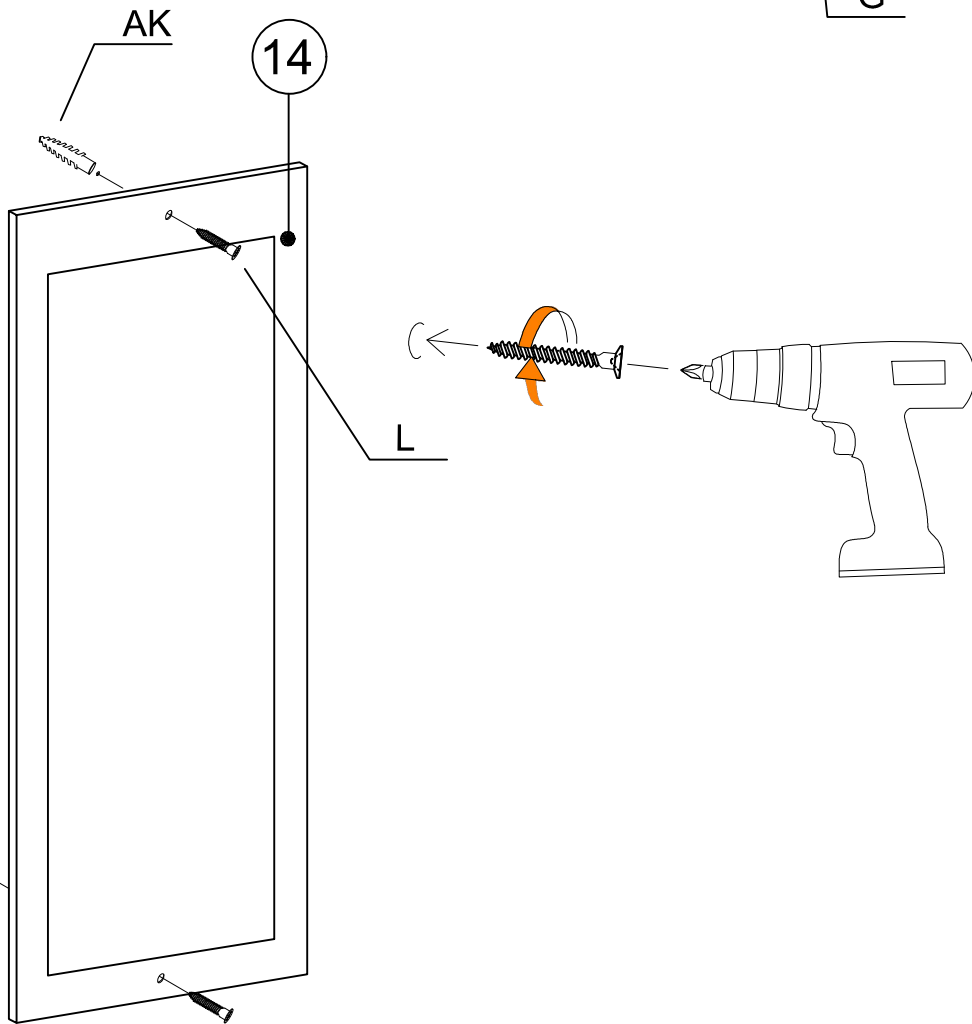

DEC20054 NONSO

DECORMET