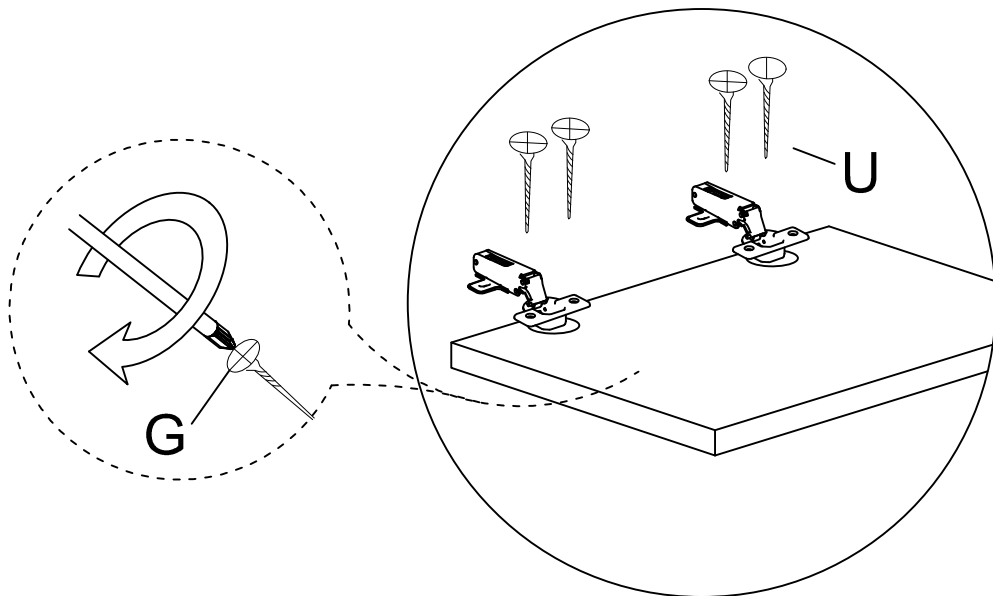

## MATERIALS

 X 24 A MINIFIX GB	 X 24 B MINIFIX BODY	 X 24 C MIN.STOPPER	 X 24 D DOWEL	 X 32 G 3,5 x 18 SCREW	 X 16 N METRIC SCREW	 X 3 O HANDLE SCREW
 X 1 P ALLEN KEY	 X 3 R HANDLE	 X 6 U HINGE(Crank 16)	 X 18 AH SHELF BUTTON	 X 8 AJ PLASTIC JOINING	 X 4 BN 170mm PVC LEG	