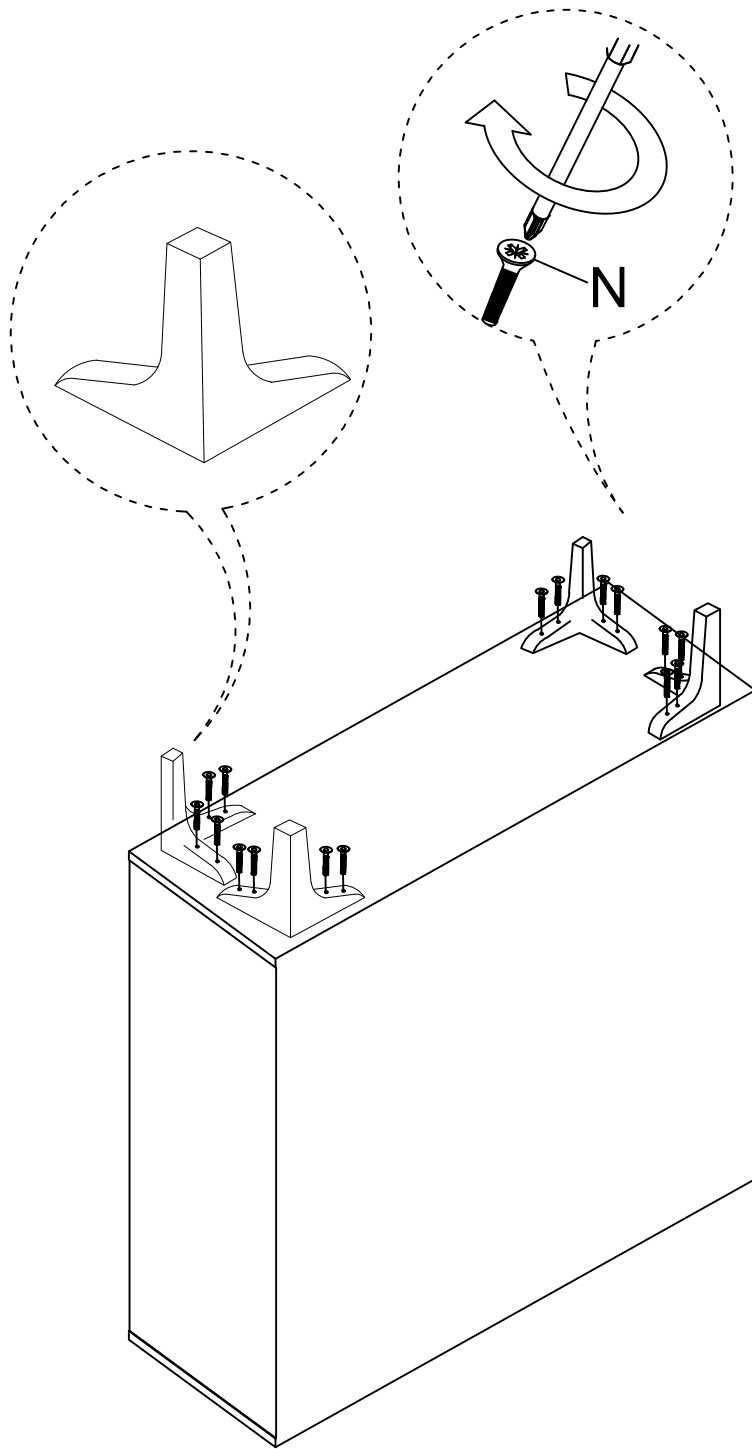

## MATERIALS

 X 24 A MINIFIX GB	 X 24 B MINIFIX BODY	 X 24 C MIN.STOPPER	 X 24 D DOWEL	 X 32 G 3,5 x 18 SCREW	 X 16 N METRIC SCREW	 X 3 O HANDLE SCREW
 X 1 P ALLEN KEY	 X 3 R HANDLE	 X 6 U HINGE(Crank 16)	 X 18 AH SHELF BUTTON	 X 8 AJ PLASTIC JOINING	 X 4 BN 170mm PVC LEG	

## DEC20055 EWA

NO	NAME	PIECE	NO	İSİM	ADET
1	BOTTOM PART	1 PC	1	ALT TABLA	1 ADET
2	LEFT PART	1 PC	2	SOL YAN	1 ADET
3	MIDDLE PART	1 PC	3	ORTA DİKME	1 ADET
4	FIXED SHELF PART	1 PC	4	SABİT RAF	1 ADET
5	FIXED SHELF PART	1 PC	5	SABİT RAF	1 ADET
6	MIDDLE PART	1 PC	6	ORTA TABLA	1 ADET
7	RIGHT PART	1 PC	7	SAĞ YAN	1 ADET
8	BACK PART	1 PC	8	ARKALIK	1 ADET
9	TOP PART	1 PC	9	ÜST TABLA	1 ADET
10	SHELF	2 PCS	10	RAF	2 ADET
11	SHELF	2 PCS	11	RAF	2 ADET
12	COVER PART	1 PC	12	KAPAK	1 ADET
13	COVER PARTS	2 PCS	13	KAPAKLAR	2 ADET