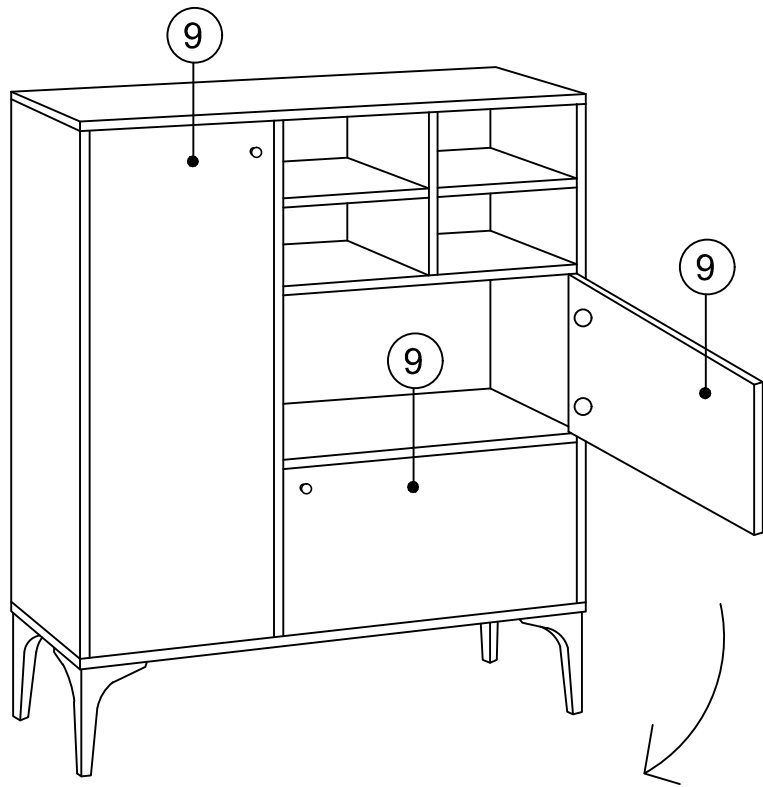

## MATERIALS

 X 24 A MINIFIX GB	 X 24 B MINIFIX BODY	 X 24 C MIN.STOPPER	 X 24 D DOWEL	 X 32 G 3,5 x 18 SCREW	 X 16 N METRIC SCREW	 X 3 O HANDLE SCREW
 X 1 P ALLEN KEY	 X 3 R HANDLE	 X 6 U HINGE(Crank 16)	 X 18 AH SHELF BUTTON	 X 8 AJ PLASTIC JOINING	 X 4 BN 170mm PVC LEG	

## DEC20055 EWA

NO	NAME	PIECE	NO	İSİM	ADET
1	BOTTOM PART	1 PC	1	ALT TABLA	1 ADET
2	LEFT PART	1 PC	2	SOL YAN	1 ADET
3	MIDDLE PART	1 PC	3	ORTA DİKME	1 ADET
4	FIXED SHELF PART	1 PC	4	SABİT RAF	1 ADET
5	FIXED SHELF PART	1 PC	5	SABİT RAF	1 ADET
6	MIDDLE PART	1 PC	6	ORTA TABLA	1 ADET
7	RIGHT PART	1 PC	7	SAĞ YAN	1 ADET
8	BACK PART	1 PC	8	ARKALIK	1 ADET
9	TOP PART	1 PC	9	ÜST TABLA	1 ADET
10	SHELF	2 PCS	10	RAF	2 ADET
11	SHELF	2 PCS	11	RAF	2 ADET
12	COVER PART	1 PC	12	KAPAK	1 ADET
13	COVER PARTS	2 PCS	13	KAPAKLAR	2 ADET