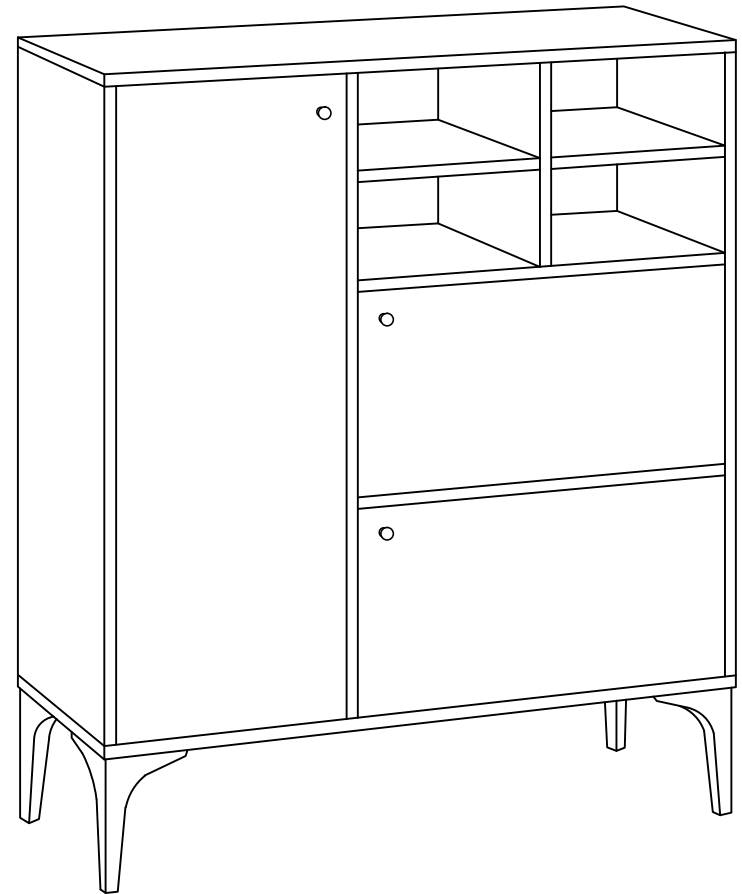

DEC20055 EWA

DECORMET