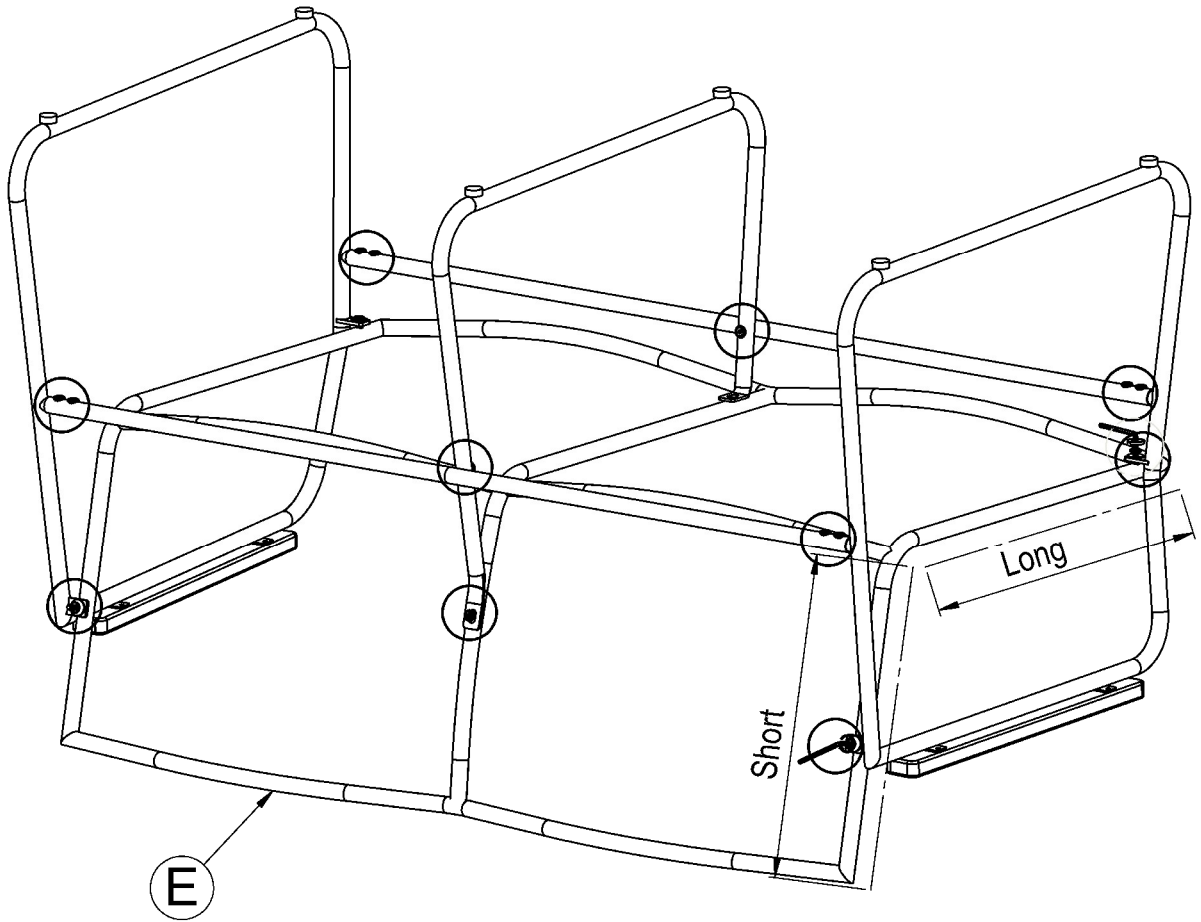

INSTRUCTION

Step 6