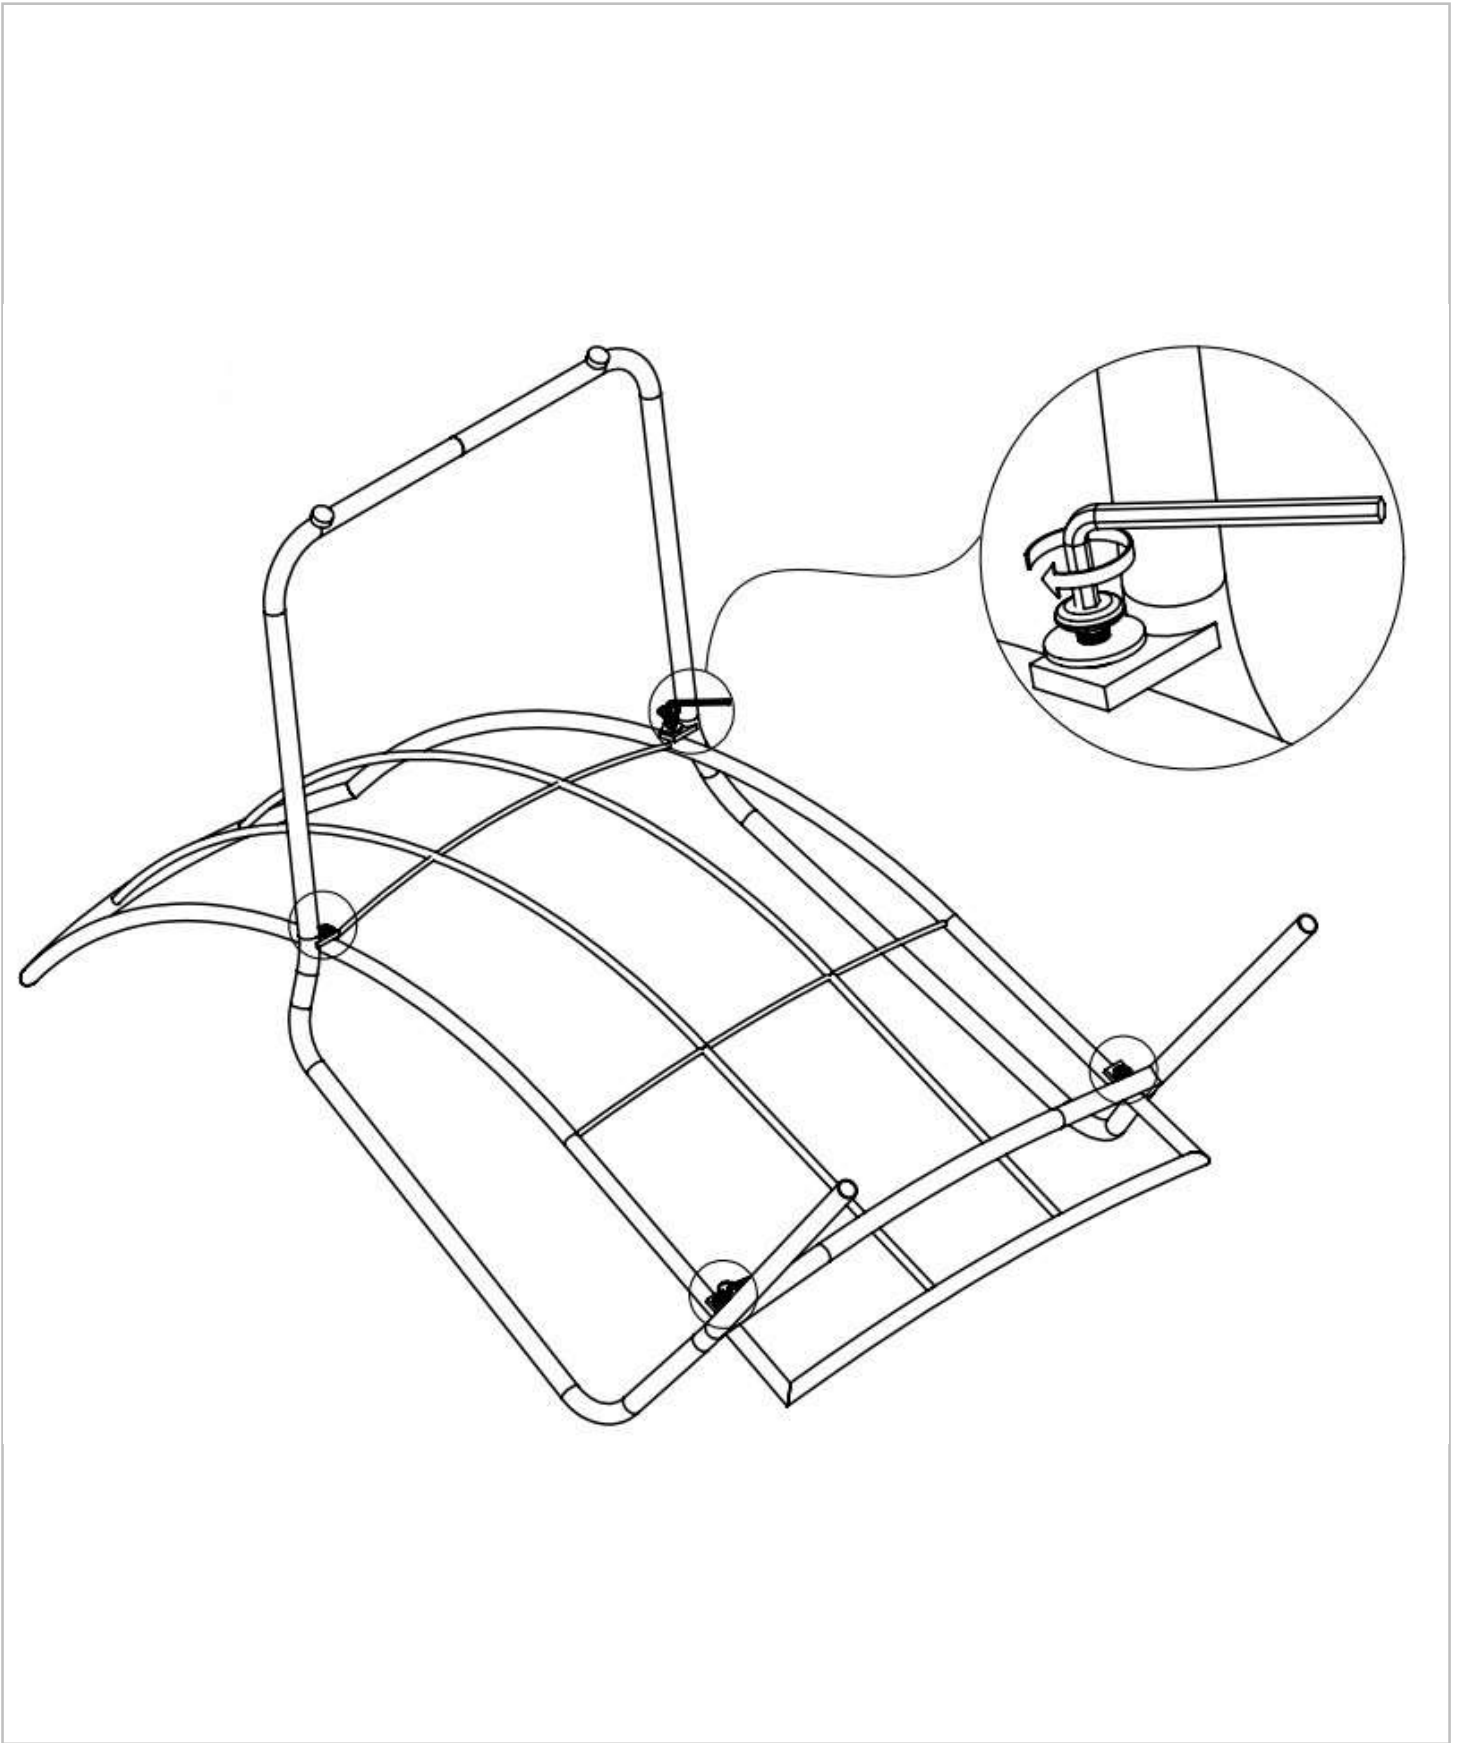

ASSEMBLY INSTRUCTION

Boel Deck Chair

ITEM #: 82059701

*Bloomingtonville®

COMPONENT LIST

1		M6x15	04 pcs
2		$\varnothing 6 \times \varnothing 19$	04 pcs
3		Key 4	01 pc

INSTRUCTION
Step 1

INSTRUCTION
Step 2