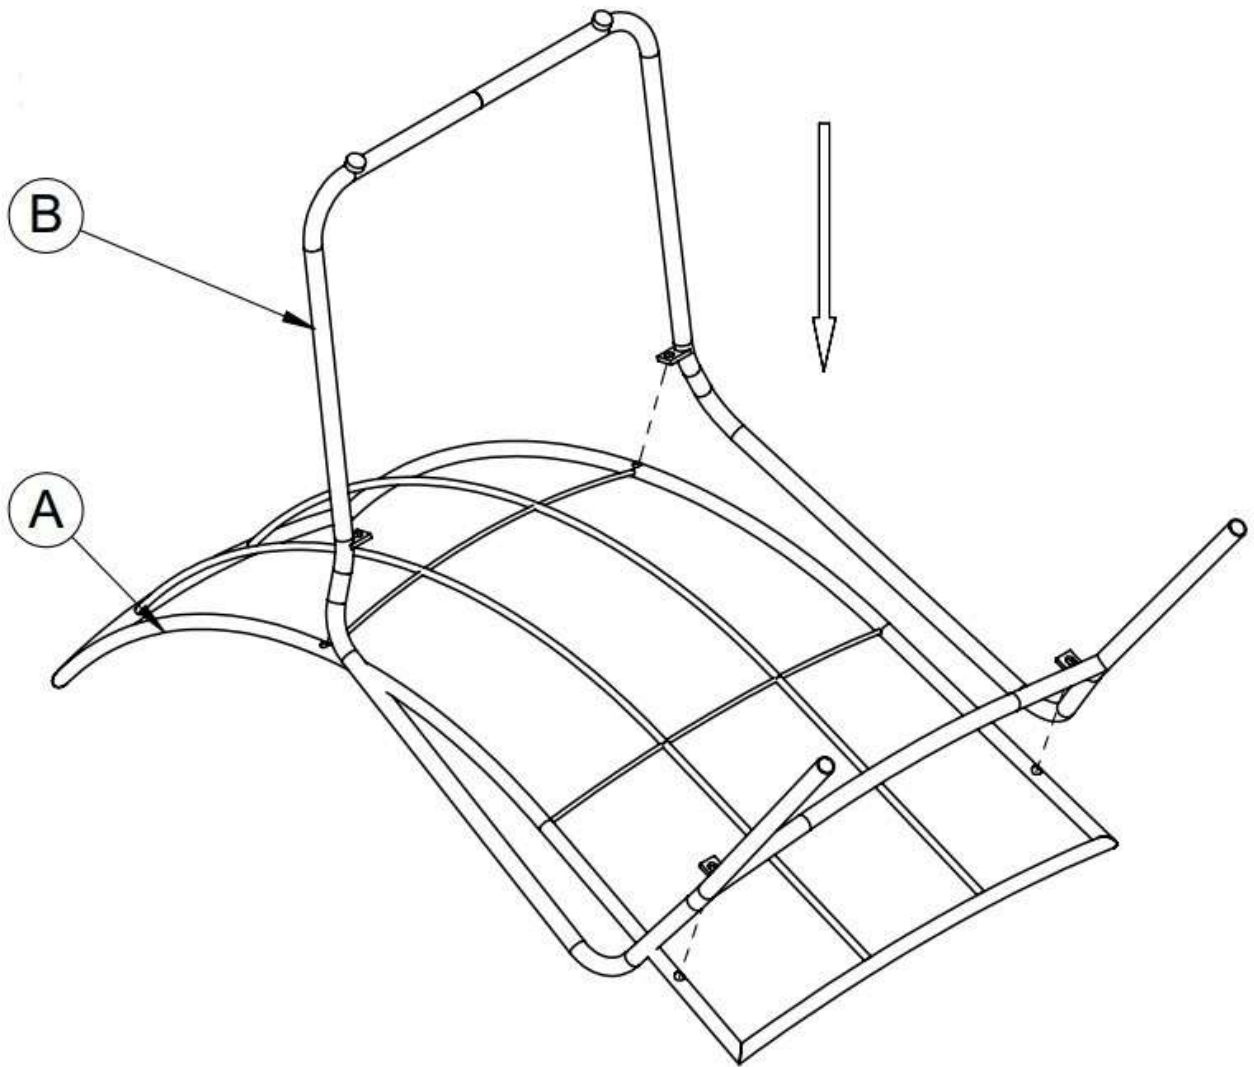

ASSEMBLY INSTRUCTION

Boel Deck Chair

ITEM #: 82059701

*Bloomingtonville®

COMPONENT LIST

1		M6x15	04 pcs
2		$\varnothing 6 \times \varnothing 19$	04 pcs
3		Key 4	01 pc

INSTRUCTION
Step 1

INSTRUCTION
Step 2