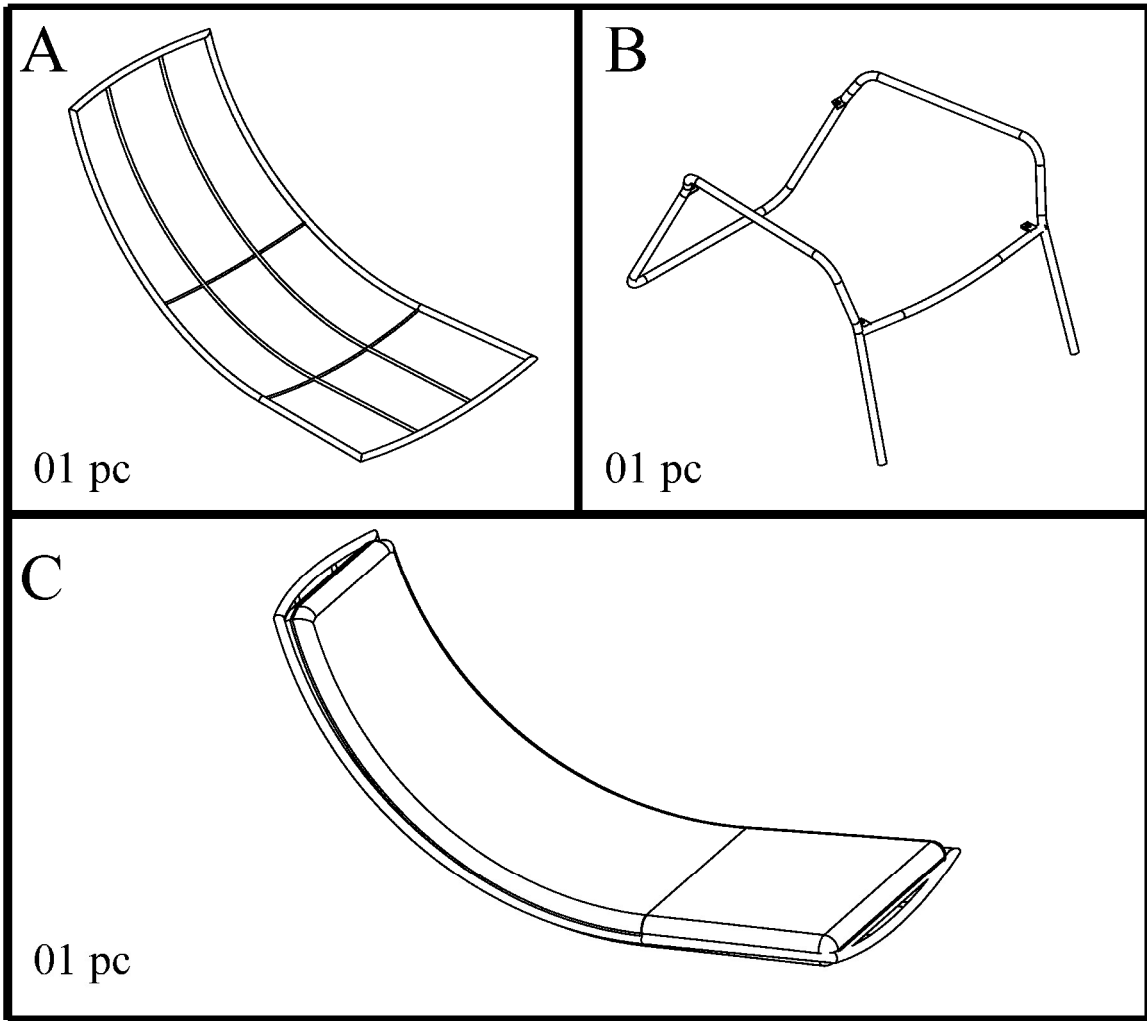

ASSEMBLY INSTRUCTION

Boel Deck Chair

ITEM #: 82059701

*Bloomingtonville®

COMPONENT LIST

1		M6x15	04 pcs
2		$\varnothing 6 \times \varnothing 19$	04 pcs
3		Key 4	01 pc

INSTRUCTION
Step 1

INSTRUCTION
Step 2