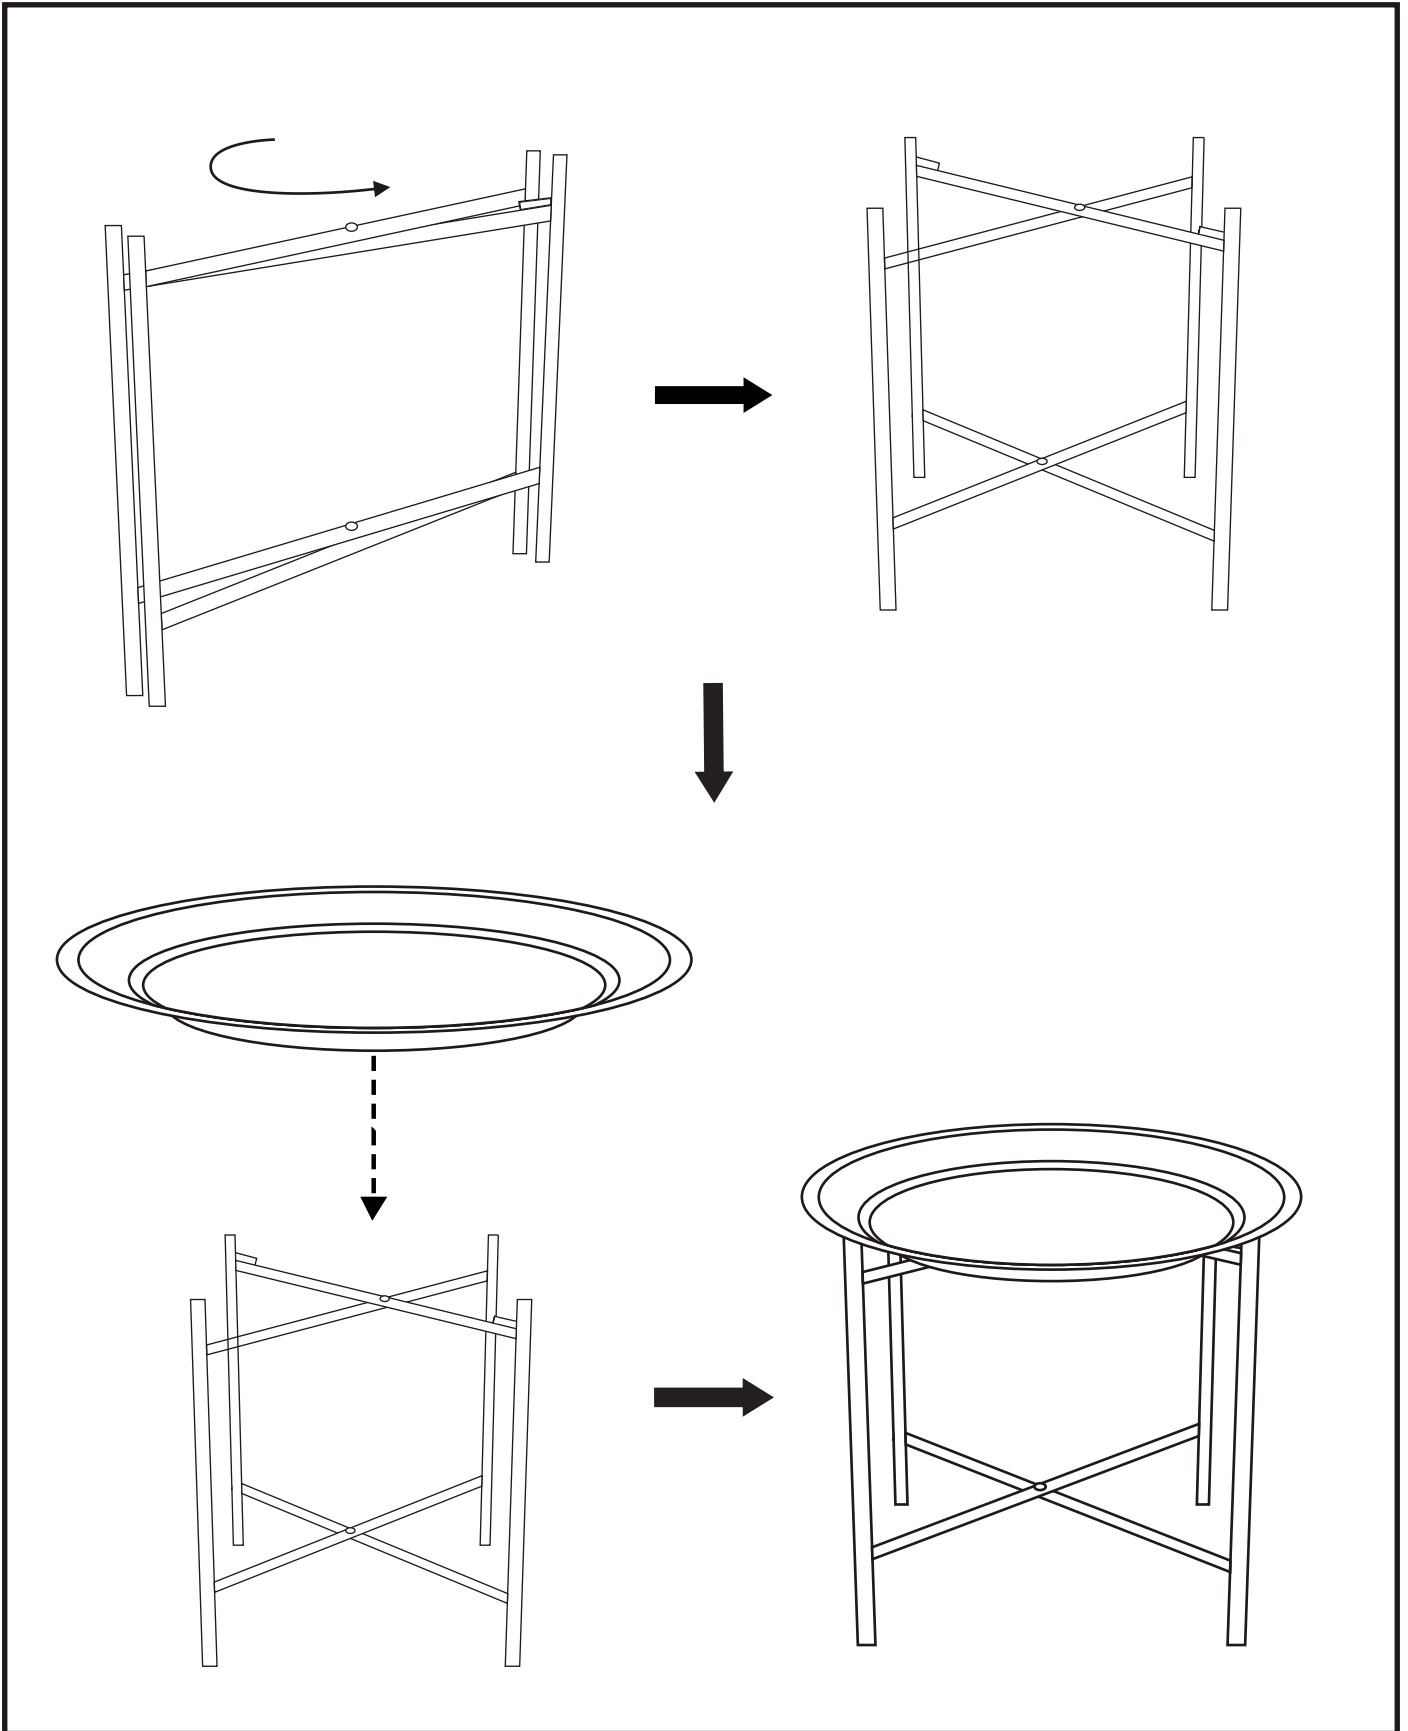

PRODUCT INFORMATION

Dalia Coffee Table, Bronze, Iron

82059605

COMPONENT LIST

PART	IMAGES	QTY
A		1X
B		1X

INSTRUCTION

Step 1

INSTRUCTION
Step 2