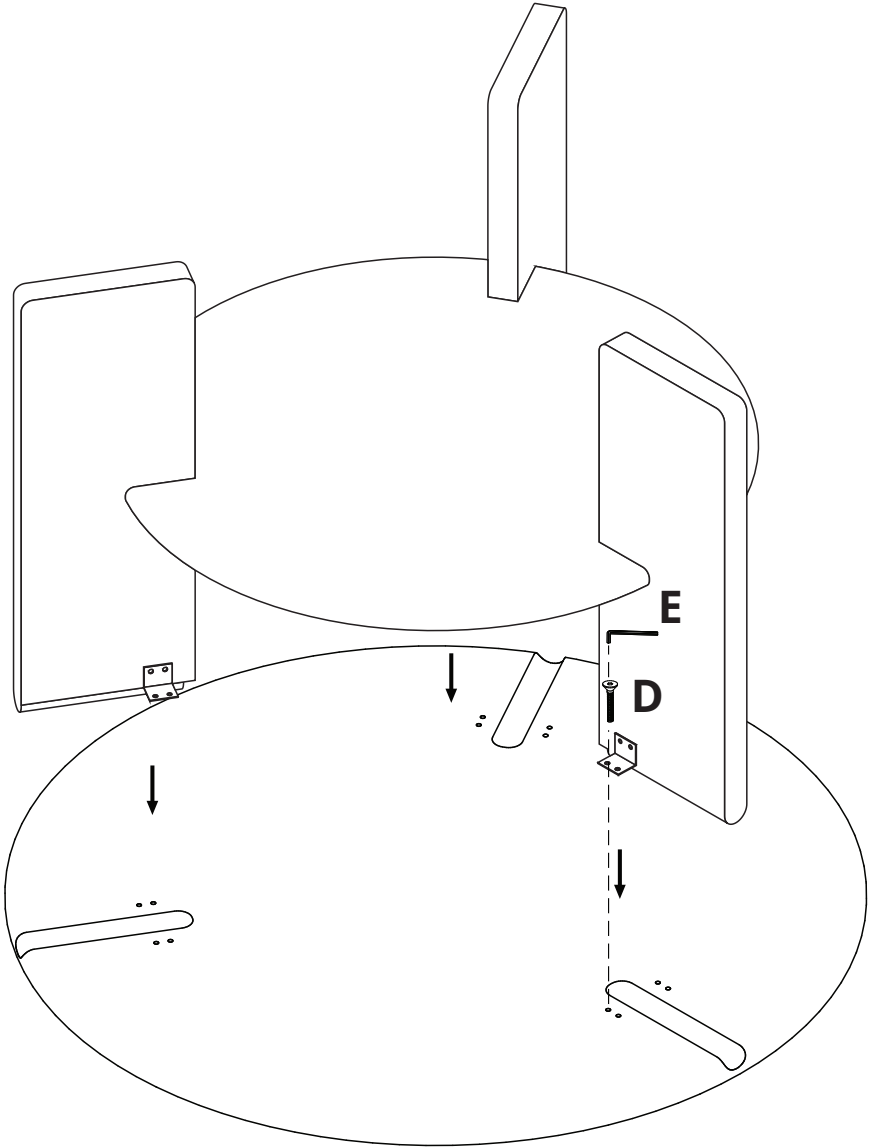

ASSEMBLY INSTRUCTION

Lourdes Coffee Table, Nature, MDF

82054375

COMPONENT LIST

INSTRUCTION
Step 1

INSTRUCTION
Step 2

INSTRUCTION
Step 3