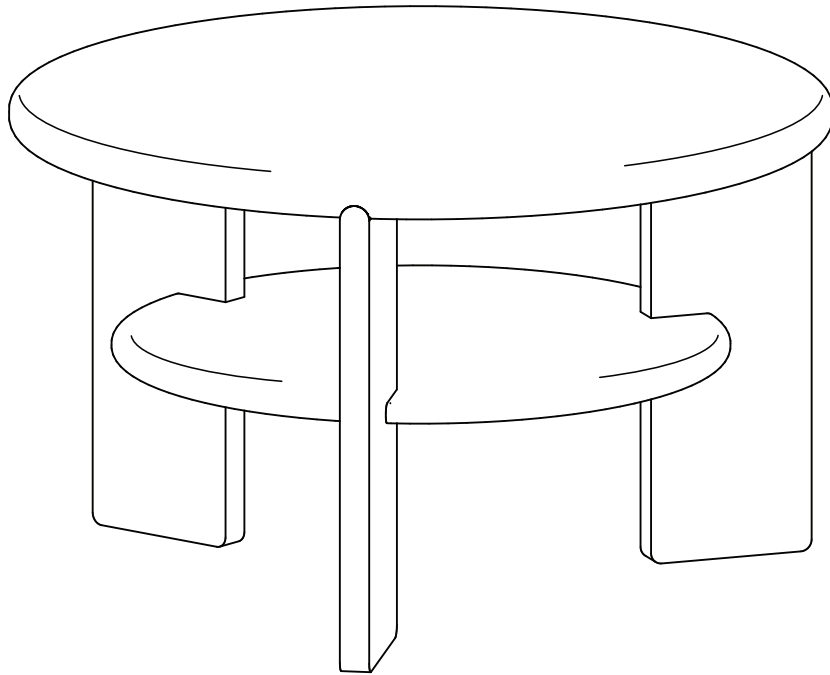

ASSEMBLY INSTRUCTION

Lourdes Coffee Table, Nature, MDF

82054375

COMPONENT LIST

INSTRUCTION
Step 1

INSTRUCTION
Step 2

INSTRUCTION
Step 3