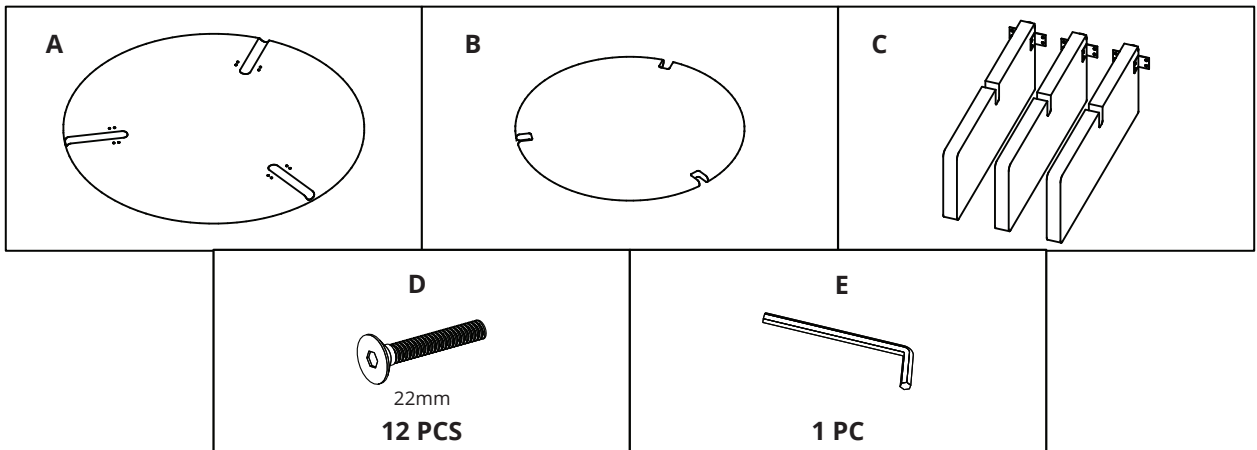

ASSEMBLY INSTRUCTION

Lourdes Coffee Table, Nature, MDF

82054375

COMPONENT LIST

INSTRUCTION
Step 1

INSTRUCTION
Step 2

INSTRUCTION
Step 3