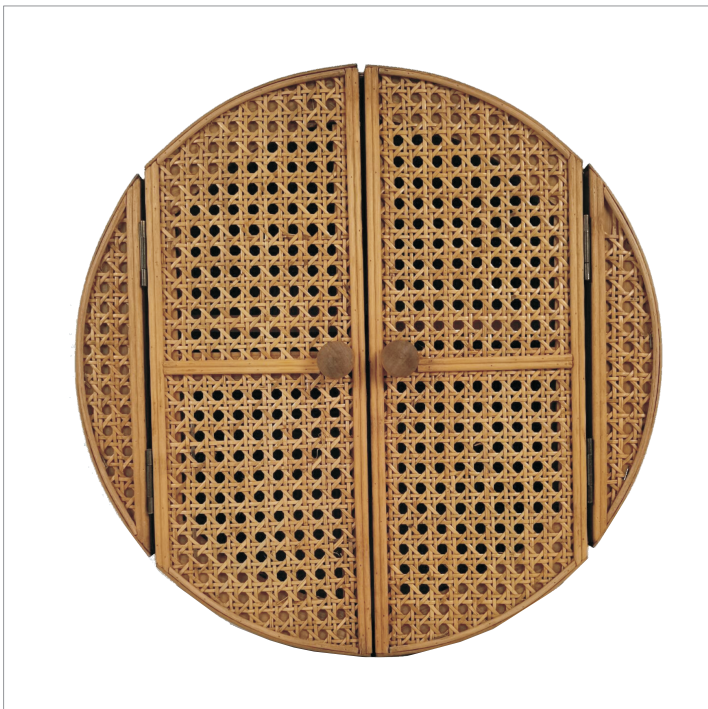

## ASSEMBLY INSTRUCTION

Otto Cabinet, Nature, Rattan

82058326