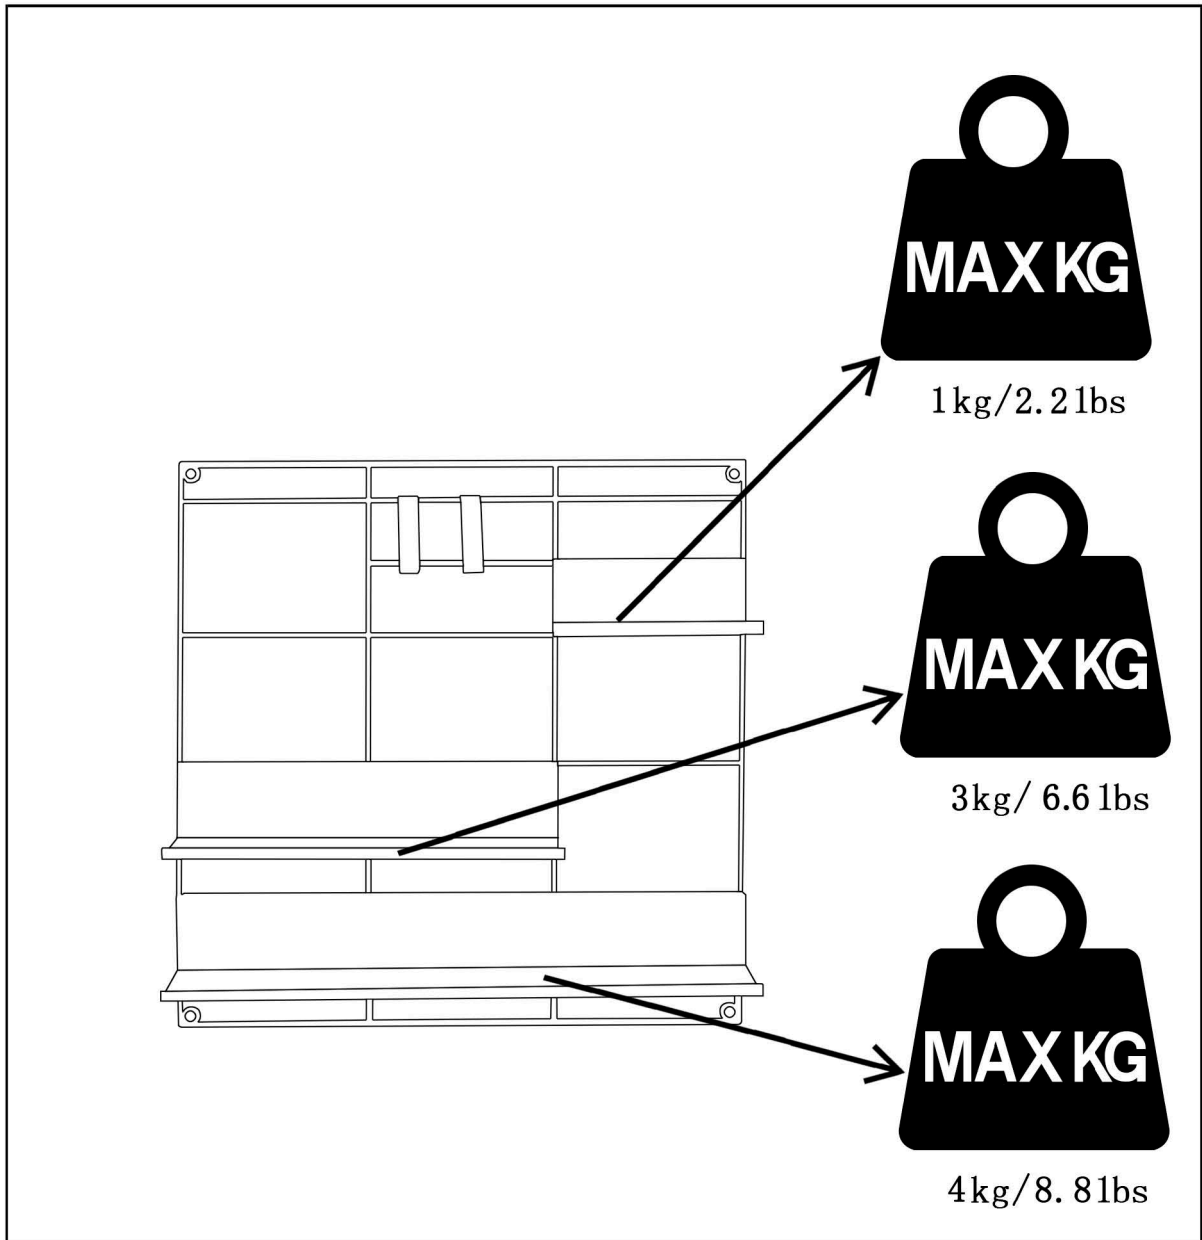

INSTRUCTION

Step 2

* **Bloomingville**®
-EVER CHANGING HOMES