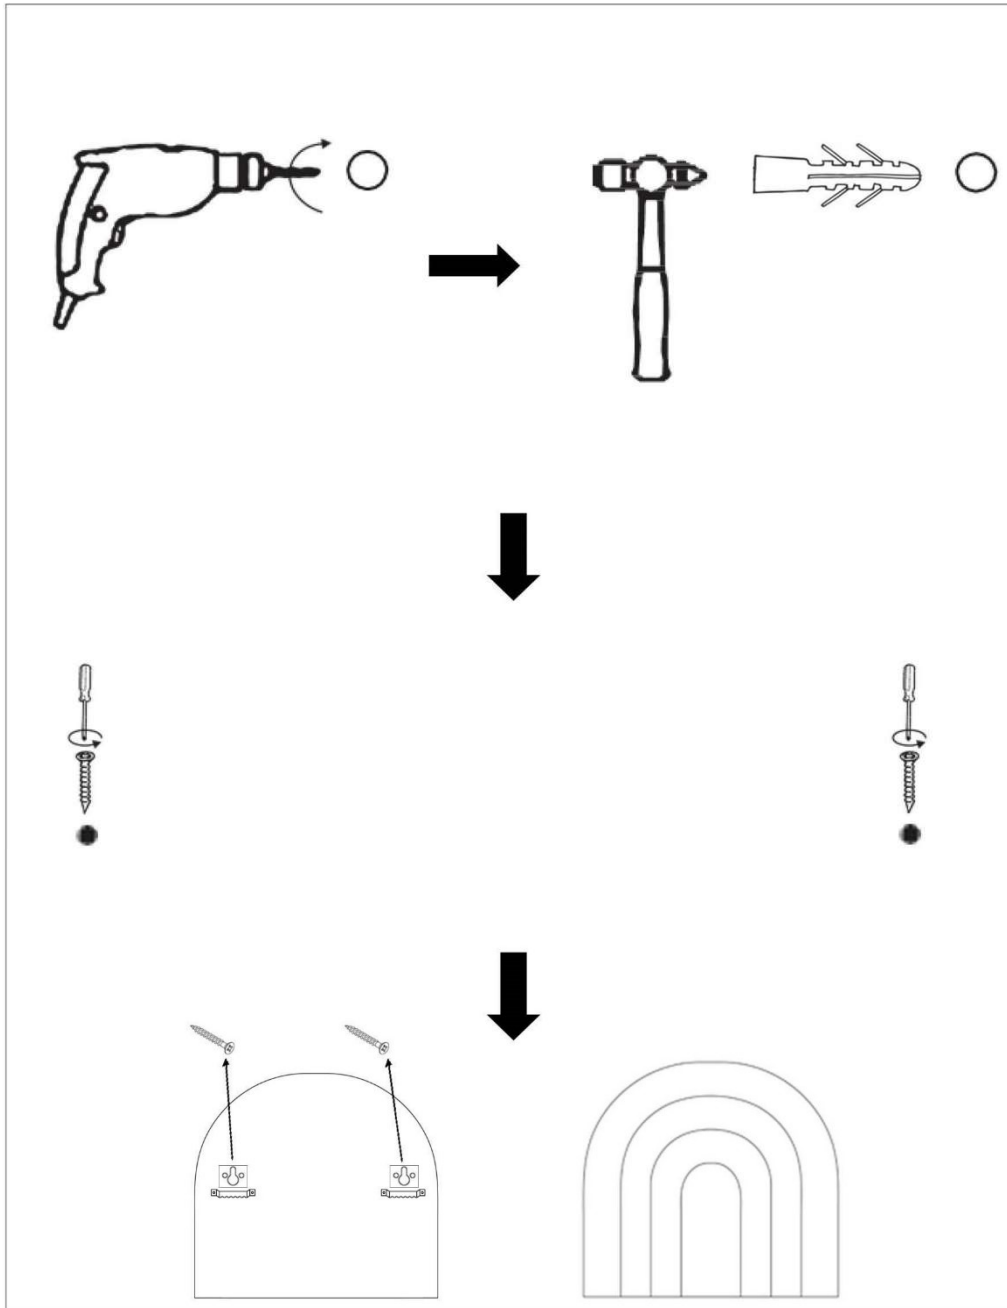

## PRODUCT INFORMATION

Jo Headboard, Yellow, Cotton

82056577

INSTRUCTION

Step 1

Component list

Item	Image	Quantity
A		1
B		2
C		2

INSTRUCTION  
Step 2