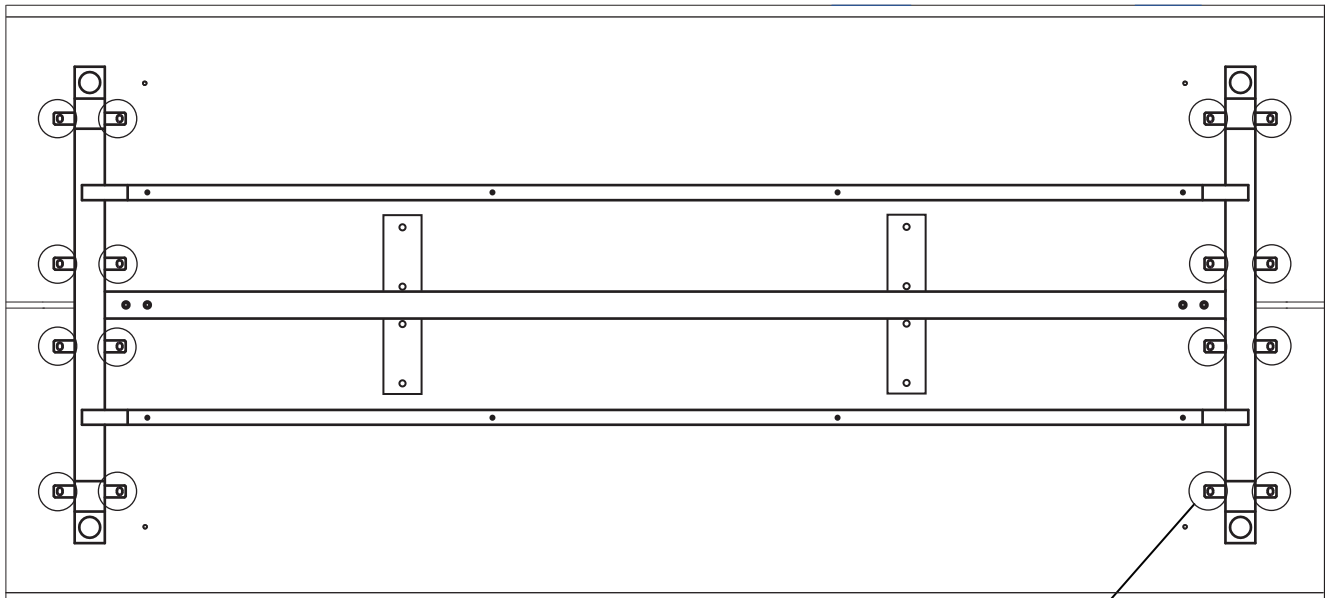

6

Dra inte åt skruvarna helt, förrän samtliga skruvar är monterade.
Do not tighten the screws completely, until all screws are assembled.