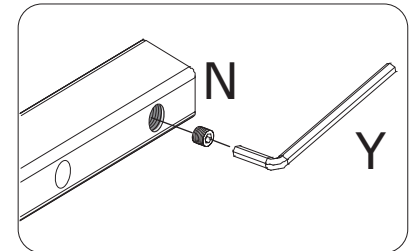

Ax1 	Lx6 Ø6X35mm
Bx1 	Mx6 Ø10X14mm
Cx2 	Nx6 Ø6X7mm
Dx2 	Px4 M6X75mm
Ex2 	Qx2 M6X25mm
Fx2 	Rx6 Ø6
Gx1 	Sx6 Ø6X16mm
Hx2 	Tx4 M6X60mm
Jx8 Ø8X20mm	Ux4 Ø40mm
Kx10 Ø4X31mm	Vx6 Ø20mm
	Wx1 M4X70X25mm
	Yx1 M3X57X21mm

1

2

3