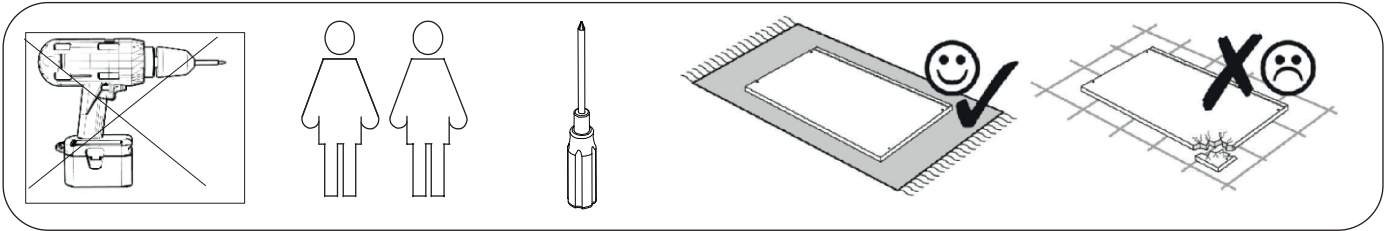

ASSEMBLY INSTRUCTION

ORWEL COFFEE TABLE
140x60x45

ROWICO

HOME

Ax1 	Lx6 Ø6X35mm
Bx1 	Mx6 Ø10X14mm
Cx2 	Nx6 Ø6X7mm
Dx2 	Px4 M6X75mm
Ex2 	Qx2 M6X25mm
Fx2 	Rx6 Ø6
Gx1 	Sx6 Ø6X16mm
Hx2 	Tx4 M6X60mm
Jx8 Ø8X20mm	Ux4 Ø40mm
Kx10 Ø4X31mm	Vx6 Ø20mm
Lx6 Ø6X35mm	Wx1 M4X70X25mm
Mx6 Ø10X14mm	Yx1 M3X57X21mm