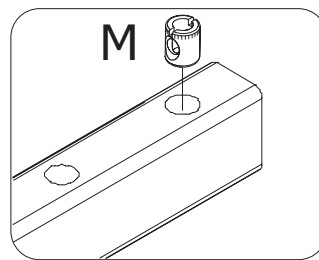

Ax1 	Lx6 Ø6X35mm
Bx1 	Mx6 Ø10X14mm
Cx2 	Nx6 Ø6X7mm
Dx2 	Px4 M6X75mm
Ex2 	Qx2 M6X25mm
Fx2 	Rx6 Ø6
Gx1 	Sx6 Ø6X16mm
Hx2 	Tx4 M6X60mm
Jx8 Ø8X20mm	Ux4 Ø40mm
Kx10 Ø4X31mm	Vx6 Ø20mm
Lx6 Ø6X35mm	Wx1 M4X70X25mm
Mx6 Ø10X14mm	Yx1 M3X57X21mm

1

2

3