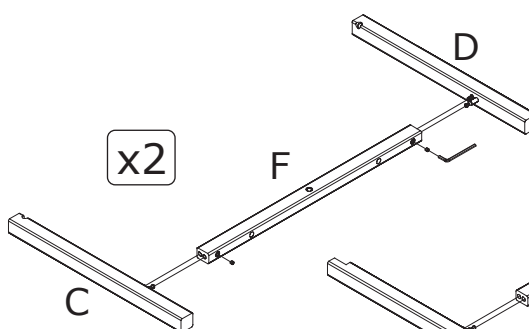

Ax1 	Lx6 Ø6X35mm
Bx1 	Mx6 Ø10X14mm
Cx2 	Nx6 Ø6X7mm
Dx2 	Px4 M6X75mm
Ex2 	Qx2 M6X25mm
Fx2 	Rx6 Ø6
Gx1 	Sx6 Ø6X16mm
Hx2 	Tx4 M6X60mm
Jx8 Ø8X20mm	Ux4 Ø40mm
Kx10 Ø4X31mm	Vx6 Ø20mm
Lx6 Ø6X35mm	Wx1 M4X70X25mm
Mx6 Ø10X14mm	Yx1 M3X57X21mm

1

2

3