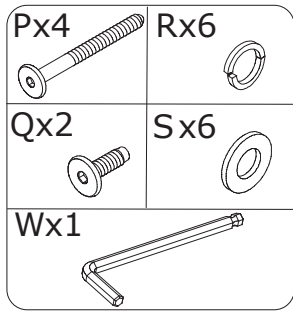

ASSEMBLY INSTRUCTION

ORWEL COFFEE TABLE
140x60x45

ROWICO

HOME

Ax1 	Lx6 Ø6X35mm
Bx1 	Mx6 Ø10X14mm
Cx2 	Nx6 Ø6X7mm
Dx2 	Px4 M6X75mm
Ex2 	Qx2 M6X25mm
Fx2 	Rx6 Ø6
Gx1 	Sx6 Ø6X16mm
Hx2 	Tx4 M6X60mm
Jx8 Ø8X20mm	Ux4 Ø40mm
Kx10 Ø4X31mm	Vx6 Ø20mm
Lx6 Ø6X35mm	Wx1 M4X70X25mm
Mx6 Ø10X14mm	Yx1 M3X57X21mm

1

2

3

4

5

6

7

8