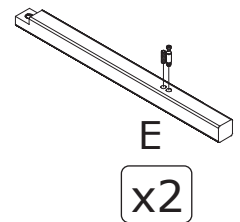

Ax1 	Lx6 Ø6X35mm
Bx1 	Mx6 Ø10X14mm
Cx2 	Nx6 Ø6X7mm
Dx2 	Px4 M6X75mm
Ex2 	Qx2 M6X25mm
Fx2 	Rx6 Ø6
Gx1 	Sx6 Ø6X16mm
Hx2 	Tx4 M6X60mm
Jx8 Ø8X20mm	Ux4 Ø40mm
Kx10 Ø4X31mm	Vx6 Ø20mm
Lx6 Ø6X35mm	Wx1 M4X70X25mm
Mx6 Ø10X14mm	Yx1 M3X57X21mm

1