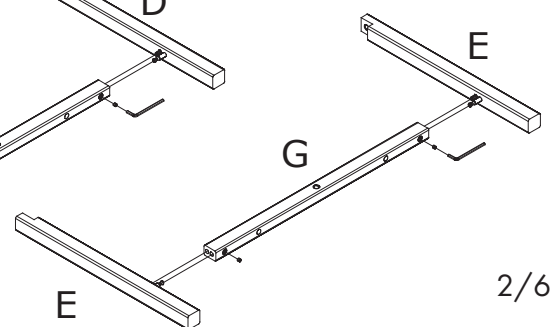

Ax1 	Lx6 Ø6X35mm
Bx1 	Mx6 Ø10X14mm
Cx2 	Nx6 Ø6X7mm
Dx2 	Px4 M6X75mm
Ex2 	Qx2 M6X25mm
Fx2 	Rx6 Ø6
Gx1 	Sx6 Ø6X16mm
Hx2 	Tx4 M6X60mm
Jx8 Ø8X20mm	Ux4 Ø40mm
Kx10 Ø4X31mm	Vx6 Ø20mm
Lx6 Ø6X35mm	Wx1 M4X70X25mm
Mx6 Ø10X14mm	Yx1 M3X57X21mm

1

2

3