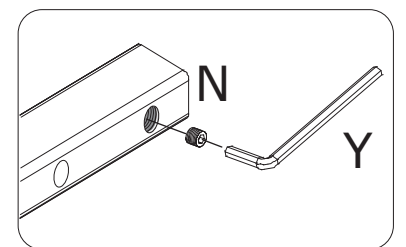

Ax1 	Lx6 Ø6X35mm
Bx1 	Mx6 Ø10X14mm
Cx2 	Nx6 Ø6X7mm
Dx2 	Px4 M6X75mm
Ex2 	Qx2 M6X25mm
Fx2 	Rx6 Ø6
Gx1 	Sx6 Ø6X16mm
Hx2 	Tx4 M6X60mm
Jx8 Ø8X20mm	Ux4 Ø40mm
Kx10 Ø4X31mm	Vx6 Ø20mm
Lx6 Ø6X35mm	Wx1 M4X70X25mm
Mx6 Ø10X14mm	Yx1 M3X57X21mm

1

2

3