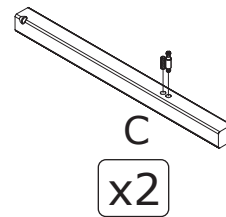

Ax1 	Lx6 Ø6X35mm
Bx1 	Mx6 Ø10X14mm
Cx2 	Nx6 Ø6X7mm
Dx2 	Px4 M6X75mm
Ex2 	Qx2 M6X25mm
Fx2 	Rx6 Ø6
Gx1 	Sx6 Ø6X16mm
Hx2 	Tx4 M6X60mm
Jx8 Ø8X20mm	Ux4 Ø40mm
Kx10 Ø4X31mm	Vx6 Ø20mm
Lx6 Ø6X35mm	Wx1 M4X70X25mm
Mx6 Ø10X14mm	Yx1 M3X57X21mm

1