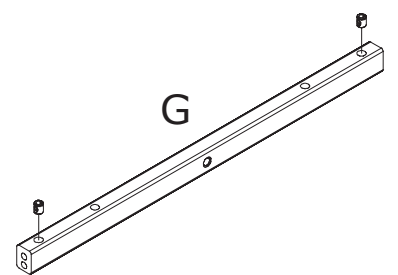

Ax1 	Lx6 Ø6X35mm
Bx1 	Mx6 Ø10X14mm
Cx2 	Nx6 Ø6X7mm
Dx2 	Px4 M6X75mm
Ex2 	Qx2 M6X25mm
Fx2 	Rx6 Ø6
Gx1 	Sx6 Ø6X16mm
Hx2 	Tx4 M6X60mm
Jx8 Ø8X20mm	Ux4 Ø40mm
Kx10 Ø4X31mm	Vx6 Ø20mm
Lx6 Ø6X35mm	Wx1 M4X70X25mm
Mx6 Ø10X14mm	Yx1 M3X57X21mm

1

2

3