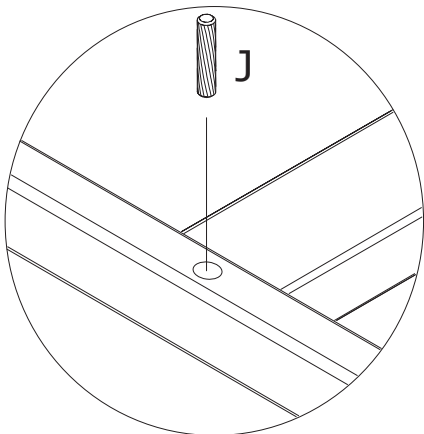

ASSEMBLY INSTRUCTION

ORWEL COFFEE TABLE
140x60x45

ROWICO

HOME

Ax1 	Lx6 Ø6X35mm
Bx1 	Mx6 Ø10X14mm
Cx2 	Nx6 Ø6X7mm
Dx2 	Px4 M6X75mm
Ex2 	Qx2 M6X25mm
Fx2 	Rx6 Ø6
Gx1 	Sx6 Ø6X16mm
Hx2 	Tx4 M6X60mm
Jx8 Ø8X20mm	Ux4 Ø40mm
Kx10 Ø4X31mm	Vx6 Ø20mm
Lx6 Ø6X35mm	Wx1 M4X70X25mm
Mx6 Ø10X14mm	Yx1 M3X57X21mm

1

2

3

4

5

6

7

8