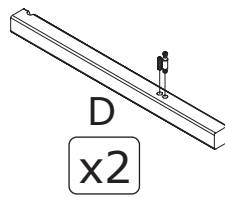

Ax1 	Lx6 Ø6X35mm
Bx1 	Mx6 Ø10X14mm
Cx2 	Nx6 Ø6X7mm
Dx2 	Px4 M6X75mm
Ex2 	Qx2 M6X25mm
Fx2 	Rx6 Ø6
Gx1 	Sx6 Ø6X16mm
Hx2 	Tx4 M6X60mm
Jx8 Ø8X20mm	Ux4 Ø40mm
Kx10 Ø4X31mm	Vx6 Ø20mm
Lx6 Ø6X35mm	Wx1 M4X70X25mm
Mx6 Ø10X14mm	Yx1 M3X57X21mm

1