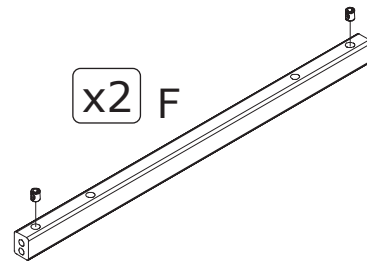

Ax1 	Lx6 Ø6X35mm
Bx1 	Mx6 Ø10X14mm
Cx2 	Nx6 Ø6X7mm
Dx2 	Px4 M6X75mm
Ex2 	Qx2 M6X25mm
Fx2 	Rx6 Ø6
Gx1 	Sx6 Ø6X16mm
Hx2 	Tx4 M6X60mm
Jx8 Ø8X20mm	Ux4 Ø40mm
Kx10 Ø4X31mm	Vx6 Ø20mm
Lx6 Ø6X35mm	Wx1 M4X70X25mm
Mx6 Ø10X14mm	Yx1 M3X57X21mm

1

2

3