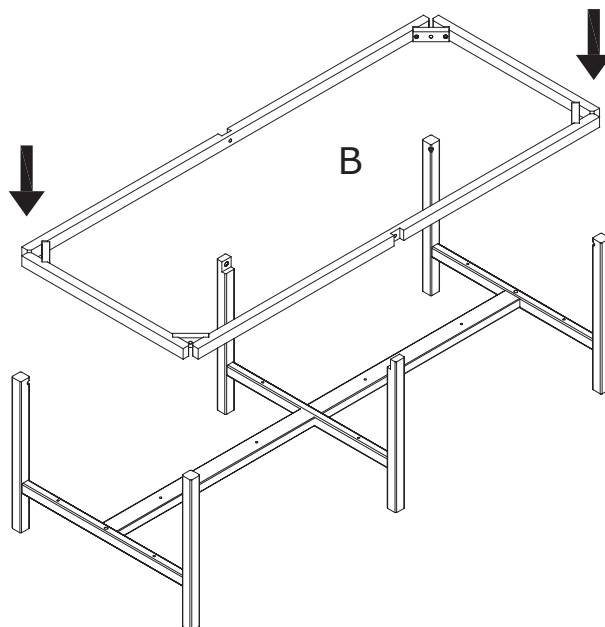

ASSEMBLY INSTRUCTION

ORWEL COFFEE TABLE
140x60x45

ROWICO

HOME

Ax1 	Lx6 Ø6X35mm
Bx1 	Mx6 Ø10X14mm
Cx2 	Nx6 Ø6X7mm
Dx2 	Px4 M6X75mm
Ex2 	Qx2 M6X25mm
Fx2 	Rx6 Ø6
Gx1 	Sx6 Ø6X16mm
Hx2 	Tx4 M6X60mm
Jx8 Ø8X20mm	Ux4 Ø40mm
Kx10 Ø4X31mm	Vx6 Ø20mm
Lx6 Ø6X35mm	Wx1 M4X70X25mm
Mx6 Ø10X14mm	Yx1 M3X57X21mm

1

2

3

4

5

6

7

8