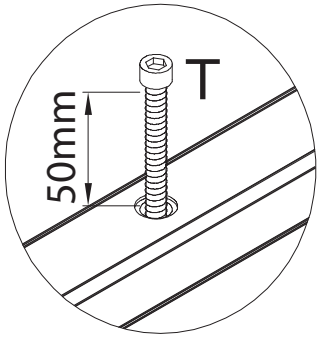

ASSEMBLY INSTRUCTION

ORWEL COFFEE TABLE
140x60x45

ROWICO

HOME

Ax1 	Lx6 Ø6X35mm
Bx1 	Mx6 Ø10X14mm
Cx2 	Nx6 Ø6X7mm
Dx2 	Px4 M6X75mm
Ex2 	Qx2 M6X25mm
Fx2 	Rx6 Ø6
Gx1 	Sx6 Ø6X16mm
Hx2 	Tx4 M6X60mm
Jx8 Ø8X20mm	Ux4 Ø40mm
Kx10 Ø4X31mm	Vx6 Ø20mm
Lx6 Ø6X35mm	Wx1 M4X70X25mm
Mx6 Ø10X14mm	Yx1 M3X57X21mm

1

2

3

4

5

6

7

8