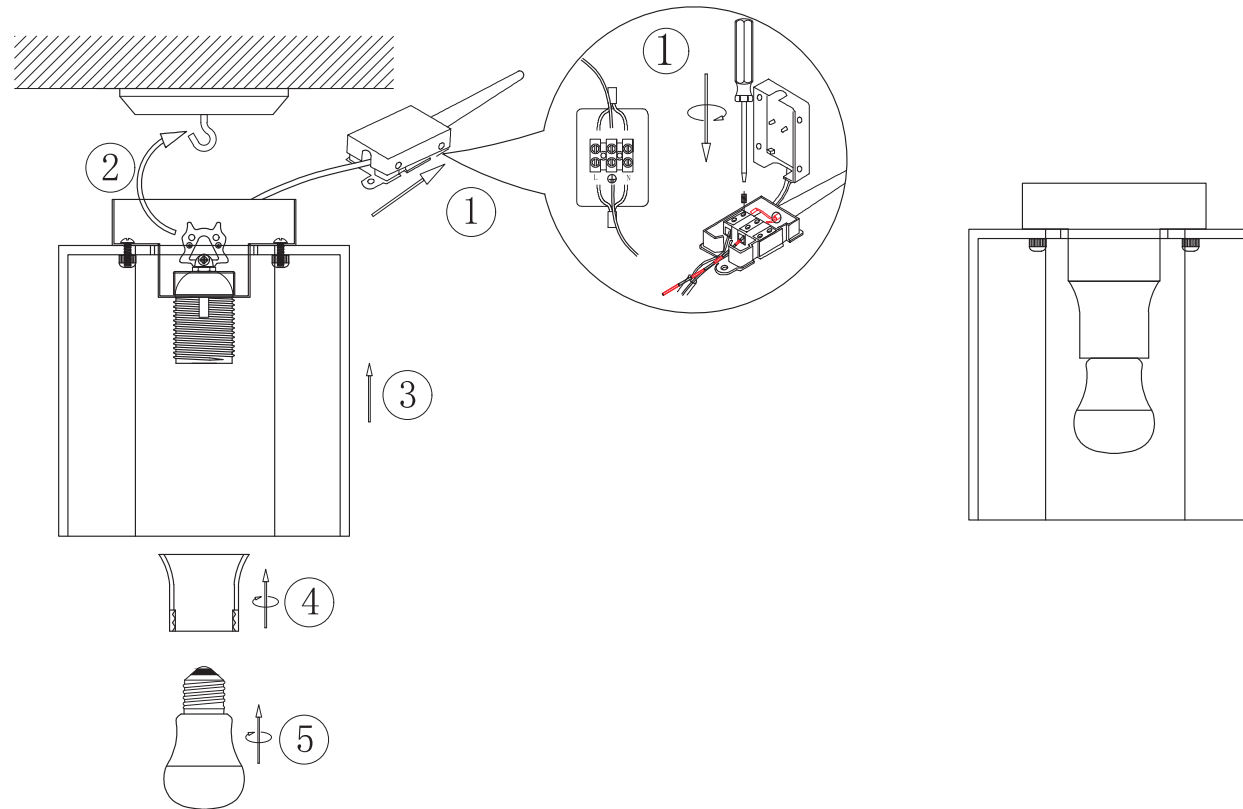

CELIA Ceiling lamp Manual

PLEASE READ THESE INSTRUCTIONS CAREFULLY BEFORE COMMENCING
ASSEMBLY AND RETAIN FOR FUTURE REFERENCE.

ASSEMBLY INSTRUCTIONS:

1. Screw the bulb (not provided) clockwise into the bulb holder.

CAUTION:

1. Do not exceed maximum wattage rating.
2. The supply cable or cord of this luminaire cannot be replaced; if the cord is damaged, the luminaire shall be destroyed.