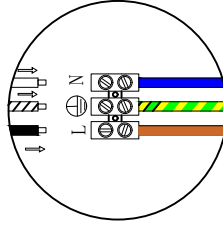

Pendant HOPE

1741269-01-0 PINK

- S Montera lampan enligt skissen.
N Monter lampen i henhold til skissen.
SF Kiinnitä lamppu alla olevan piirroksen mukaan.
D Montieren Sie die Lampe laut Skizze.
F Montez la lampe conformément au croquis.
I Montare la luce del diagramma
EN Assembly the lamp according to the sketch.

G9 3 x MAX 28W

Ingår EJ/ NOT included

Pendant HOPE

1741269-01-0 PINK

G9 3 x MAX 28W

ATTENTION:

1. In order to avoid getting hurt or scratching the finish while installing, please wear gloves.
2. Don't install any lamp on the wet or not complete dry ceiling.
3. Don't leave the lamps close to acidic and alkaline chemicals or gases which are corrosive. Don't wash the lamp by water. Please clean the lamp by a piece of clean, dry any soft cloth. Otherwise the lamp will get rusty.
4. Please take care while installing the lampshades in case of avoiding breakage.
5. Please install the lamp under the instructions of professional electricians.
6. While installing, the power leads must be matched well and tightly. Make sure all the screws are tight enough before turning on the power. Otherwise it will cause the electrical components burning because of the short circuit of the terminals.
7. Please switch off the power first before installing, cleaning the lamps or changing the bulbs.
8. Do not drag the wires and plugs overexertion. Disassembled at will is not allowed.
9. In order to avoid danger, the damaged extension electric wire should be replaced by relevant qualified personnel.