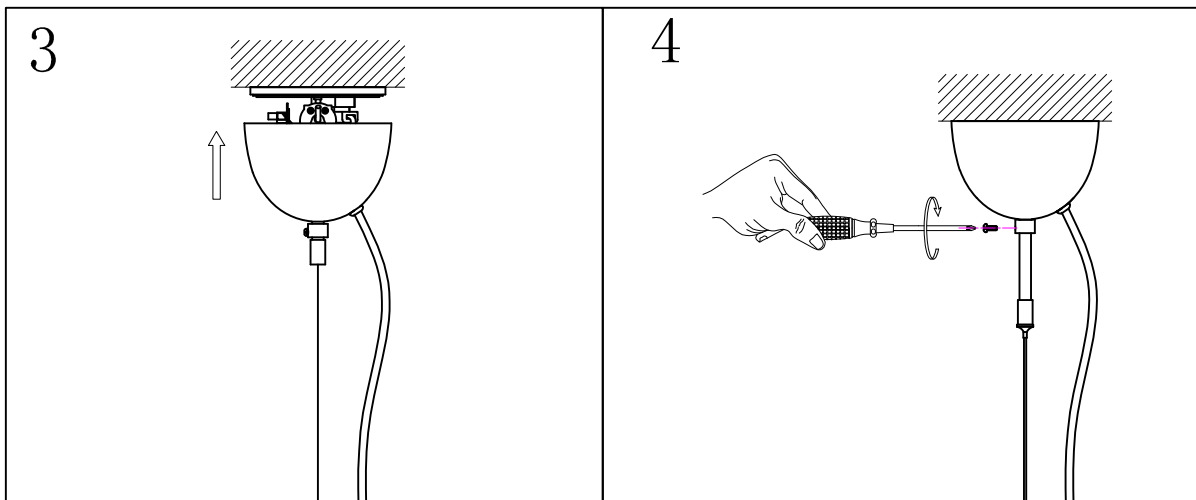

Pendant HOPE

1741269-01-0 PINK

- S Montera lampan enligt skissen.
N Monter lampen i henhold til skissen.
SF Kiinnitä lamppu alla olevan piirroksen mukaan.
D Montieren Sie die Lampe laut Skizze.
F Montez la lampe conformément au croquis.
I Montare la luce del diagramma
EN Assembly the lamp according to the sketch.

G9 3 x MAX 28W

Ingår EJ/ NOT included

Pendant HOPE

1741269-01-0 PINK

G9 3 x MAX 28W

ATTENTION:

1. In order to avoid getting hurt or scratching the finish while installing, please wear gloves.
2. Don't install any lamp on the wet or not complete dry ceiling.
3. Don't leave the lamps close to acidic and alkaline chemicals or gases which are corrosive. Don't wash the lamp by water. Please clean the lamp by a piece of clean, dry any soft cloth. Otherwise the lamp will get rusty.
4. Please take care while installing the lampshades in case of avoiding breakage.
5. Please install the lamp under the instructions of professional electricians.
6. While installing, the power leads must be matched well and tightly. Make sure all the screws are tight enough before turning on the power. Otherwise it will cause the electrical components burning because of the short circuit of the terminals.
7. Please switch off the power first before installing, cleaning the lamps or changing the bulbs.
8. Do not drag the wires and plugs overexertion. Disassembled at will is not allowed.
9. In order to avoid danger, the damaged extension electric wire should be replaced by relevant qualified personnel.