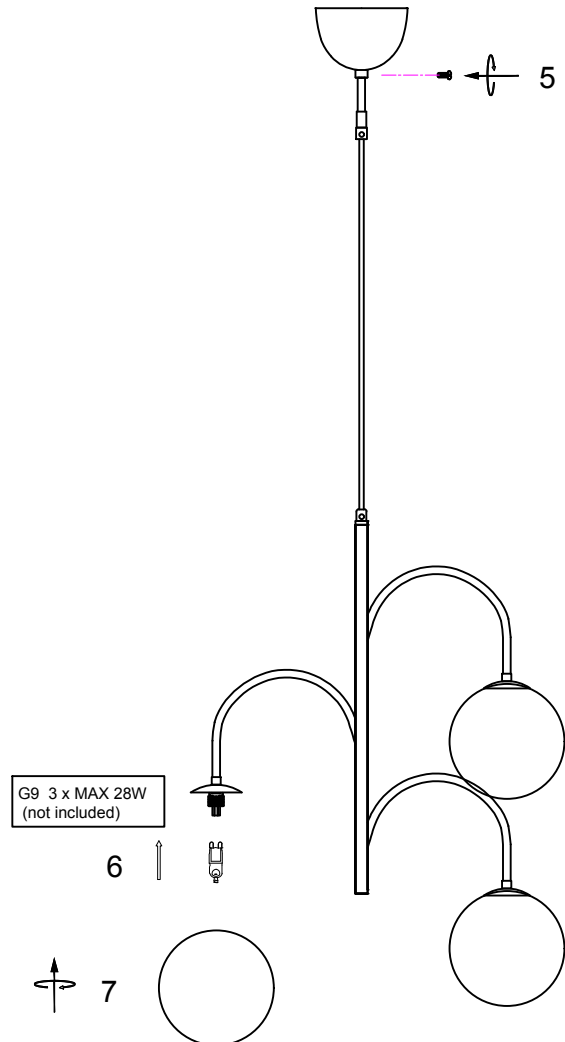

Pendant HOPE

1741269-01-0 PINK

- S Montera lampan enligt skissen.
N Monter lampen i henhold til skissen.
SF Kiinnitä lamppu alla olevan piirroksen mukaan.
D Montieren Sie die Lampe laut Skizze.
F Montez la lampe conformément au croquis.
I Montare la luce del diagramma
EN Assembly the lamp according to the sketch.

G9 3 x MAX 28W

Ingår EJ/ NOT included

Pendant HOPE

1741269-01-0 PINK

G9 3 x MAX 28W

ATTENTION:

1. In order to avoid getting hurt or scratching the finish while installing, please wear gloves.
2. Don't install any lamp on the wet or not complete dry ceiling.
3. Don't leave the lamps close to acidic and alkaline chemicals or gases which are corrosive. Don't wash the lamp by water. Please clean the lamp by a piece of clean, dry any soft cloth. Otherwise the lamp will get rusty.
4. Please take care while installing the lampshades in case of avoiding breakage.
5. Please install the lamp under the instructions of professional electricians.
6. While installing, the power leads must be matched well and tightly. Make sure all the screws are tight enough before turning on the power. Otherwise it will cause the electrical components burning because of the short circuit of the terminals.
7. Please switch off the power first before installing, cleaning the lamps or changing the bulbs.
8. Do not drag the wires and plugs overexertion. Disassembled at will is not allowed.
9. In order to avoid danger, the damaged extension electric wire should be replaced by relevant qualified personnel.