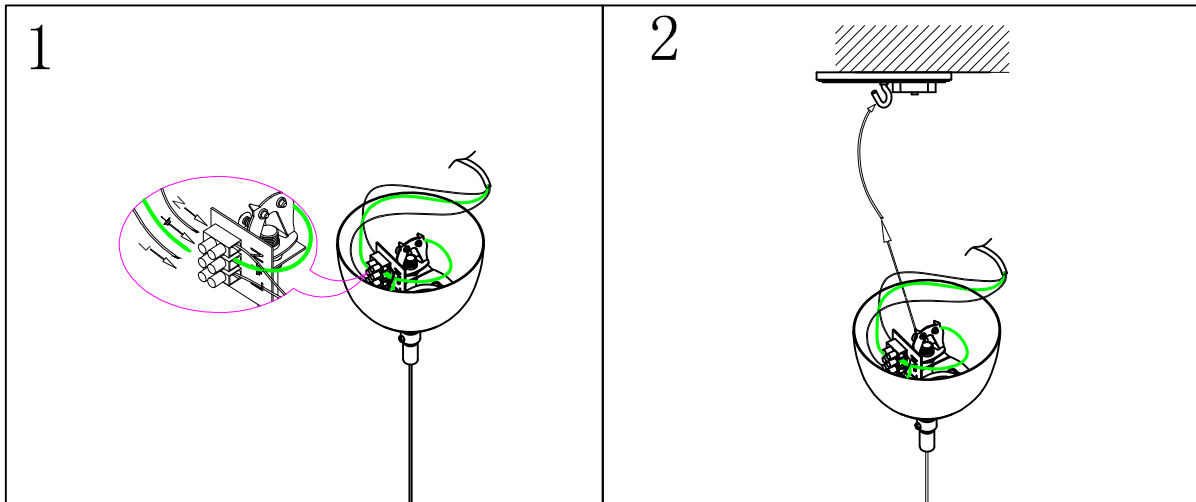

Pendant HOPE

1741269-01-0 PINK

- S Montera lampan enligt skissen.
N Monter lampen i henhold til skissen.
SF Kiinnitä lamppu alla olevan piirroksen mukaan.
D Montieren Sie die Lampe laut Skizze.
F Montez la lampe conformément au croquis.
I Montare la luce del diagramma
EN Assembly the lamp according to the sketch.

G9 3 x MAX 28W

Ingår EJ/ NOT included

Pendant HOPE

1741269-01-0 PINK

G9 3 x MAX 28W

ATTENTION:

1. In order to avoid getting hurt or scratching the finish while installing, please wear gloves.
2. Don't install any lamp on the wet or not complete dry ceiling.
3. Don't leave the lamps close to acidic and alkaline chemicals or gases which are corrosive. Don't wash the lamp by water. Please clean the lamp by a piece of clean, dry any soft cloth. Otherwise the lamp will get rusty.
4. Please take care while installing the lampshades in case of avoiding breakage.
5. Please install the lamp under the instructions of professional electricians.
6. While installing, the power leads must be matched well and tightly. Make sure all the screws are tight enough before turning on the power. Otherwise it will cause the electrical components burning because of the short circuit of the terminals.
7. Please switch off the power first before installing, cleaning the lamps or changing the bulbs.
8. Do not drag the wires and plugs overexertion. Disassembled at will is not allowed.
9. In order to avoid danger, the damaged extension electric wire should be replaced by relevant qualified personnel.