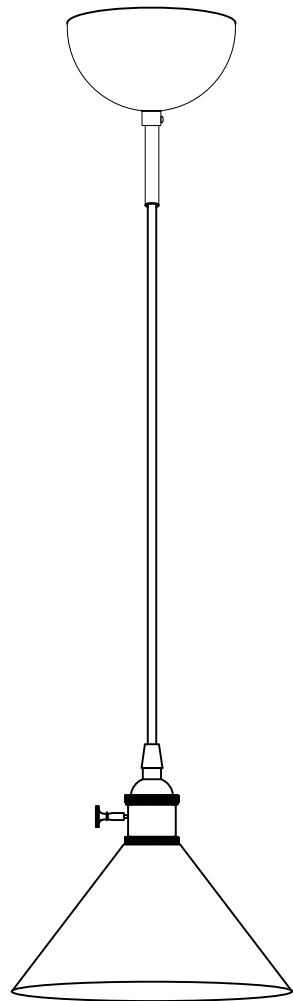

Installing Instructions

ITEM NO:1741281-01-0

1*E27*MAX 30W
Voltage:220-240V