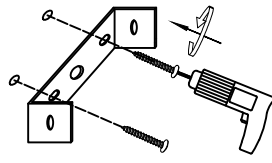

# Installing Instructions

①  2PCS

②  2PCS

③

④

ITEM NO:1741283-01-0

LED 15W  
Voltage:220-240V