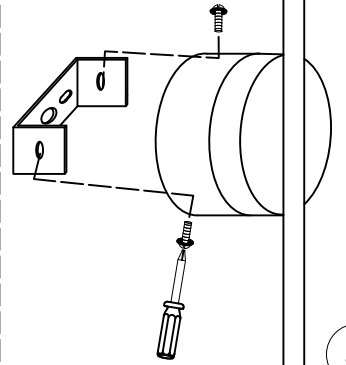

# Installing Instructions

①  2PCS

②  2PCS

③

④

ITEM NO:1741283-01-0

LED 15W  
Voltage:220-240V