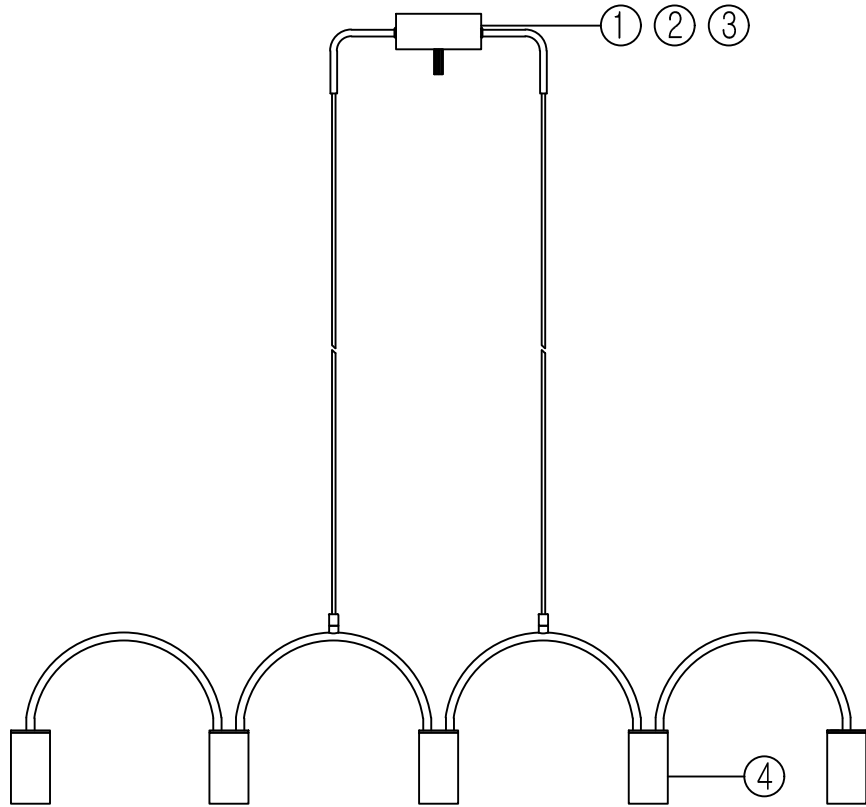

Installing Instructions

ITEM NO.: 1741286-01-0

5*E27*MAX 60W
Voltage:220-240V