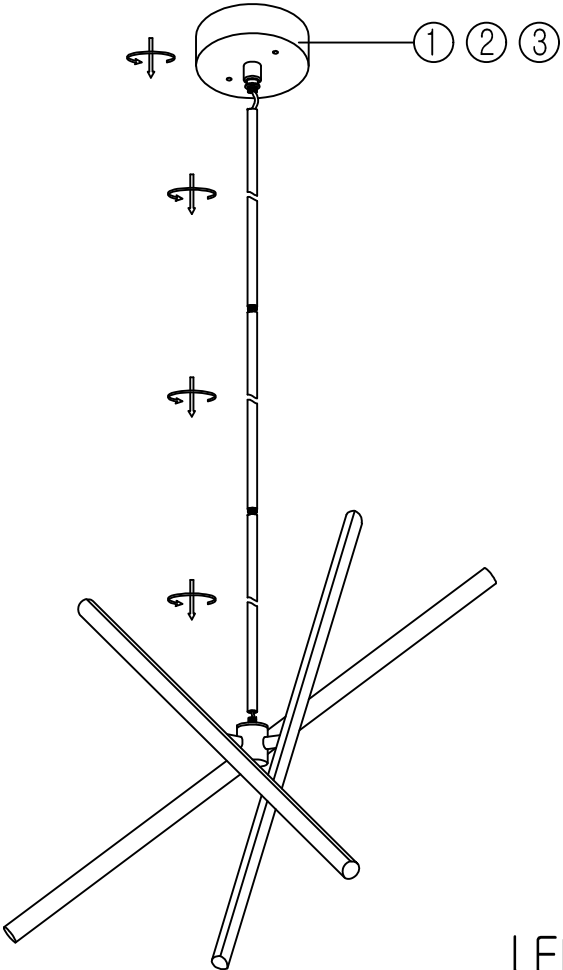

Installing Instructions

ITEM NO.: 1741287-01-0

LED 24W
Voltage:220-240V