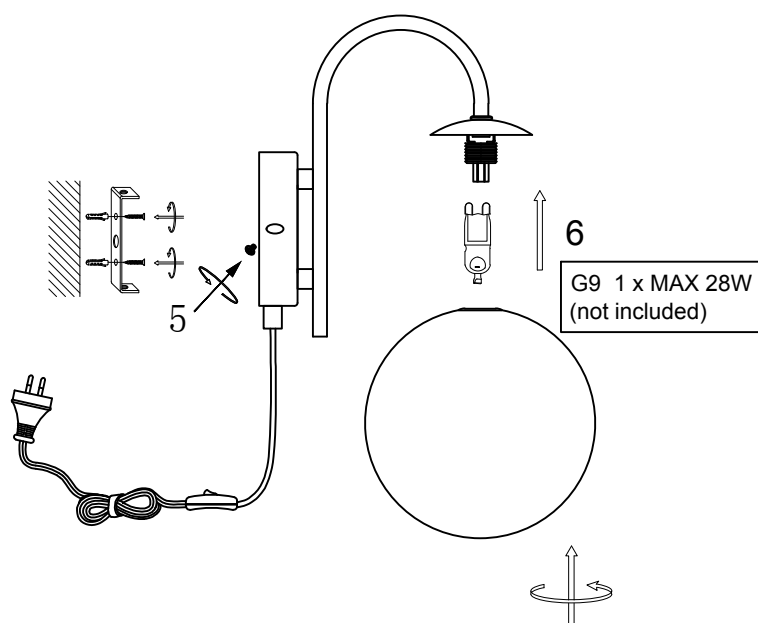

Wall Lamp HOPE

1949737-01-0 PINK

G9 1 x MAX 28W

ATTENTION:

1. In order to avoid getting hurt or scratching the finish while installing, please wear gloves.
2. Don't install any lamp on the wet or not complete dry ceiling.
3. Don't leave the lamps close to acidic and alkaline chemicals or gases which are corrosive. Don't wash the lamp by water. Please clean the lamp by a piece of clean, dry any soft cloth. Otherwise the lamp will get rusty.
4. Please take care while installing the lampshades in case of avoiding breakage.
5. Please install the lamp under the instructions of professional electricians.
6. While installing, the power leads must be matched well and tightly. Make sure all the screws are tight enough before turning on the power. Otherwise it will cause the electrical components burning because of the short circuit of the terminals.
7. Please switch off the power first before installing, cleaning the lamps or changing the bulbs.
8. Do not drag the wires and plugs overexertion. Disassembled at will is not allowed.
9. In order to avoid danger, the damaged extension electric wire should be replaced by relevant qualified personnel.