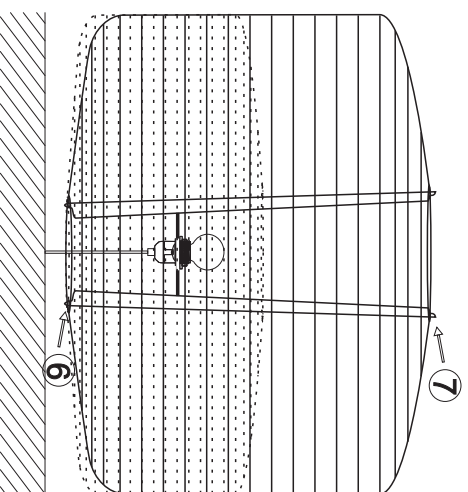

## ASSEMBLY INSTRUCTIONS:

1. Screw the bulb (not provided) clockwise into the bulb holder.