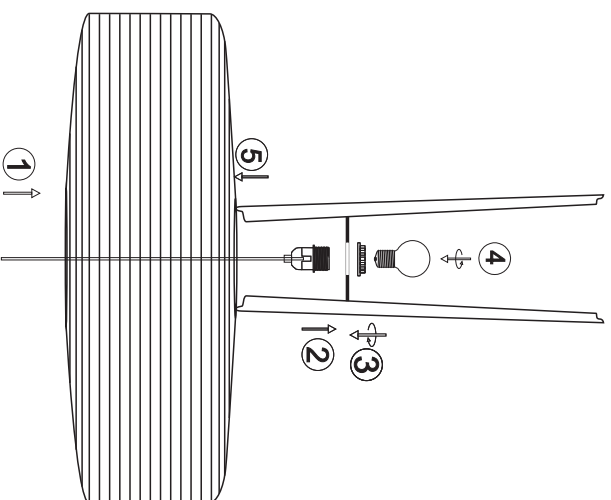

# SIV Pendant Lamp Manual

PLEASE READ THESE INSTRUCTIONS CAREFULLY BEFORE COMMENCING  
ASSEMBLY AND RETAIN FOR FUTURE REFERENCE.

## ASSEMBLY INSTRUCTIONS:

1. Screw the bulb (not provided) clockwise into the bulb holder.

## CAUTION:

1. Do not exceed maximum wattage rating.
2. The supply cable or cord of this luminaire cannot be replaced; if the cord is damaged, the luminaire shall be destroyed.