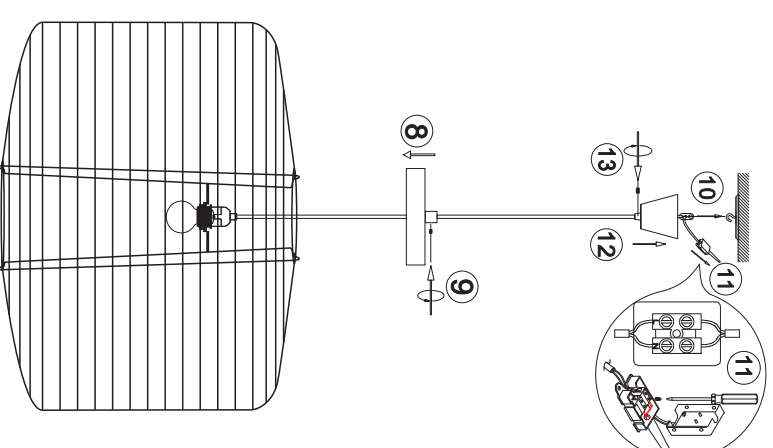

# SIV Pendant Lamp Manual

PLEASE READ THESE INSTRUCTIONS CAREFULLY BEFORE COMMENCING  
ASSEMBLY AND RETAIN FOR FUTURE REFERENCE.

## ASSEMBLY INSTRUCTIONS:

1. Screw the bulb (not provided) clockwise into the bulb holder.

## CAUTION:

1. Do not exceed maximum wattage rating.
2. The supply cable or cord of this luminaire cannot be replaced; if the cord is damaged, the luminaire shall be destroyed.