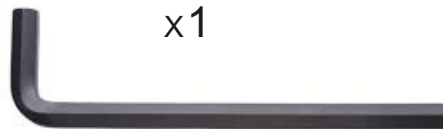

# BENCH SOHO

Weight symbol

Allen key

Allen screw

M8x40mm

1. Screw legs with the top
2. Fix legs with base using allen screw