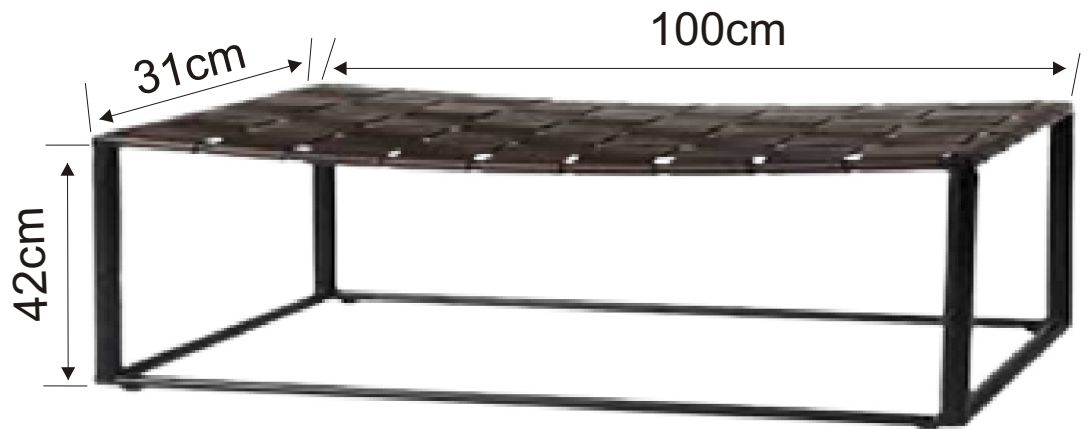

# BENCH SOHO

Weight symbol

Allen key

Allen screw

M8x40mm

1. Screw legs with the top
2. Fix legs with base using allen screw