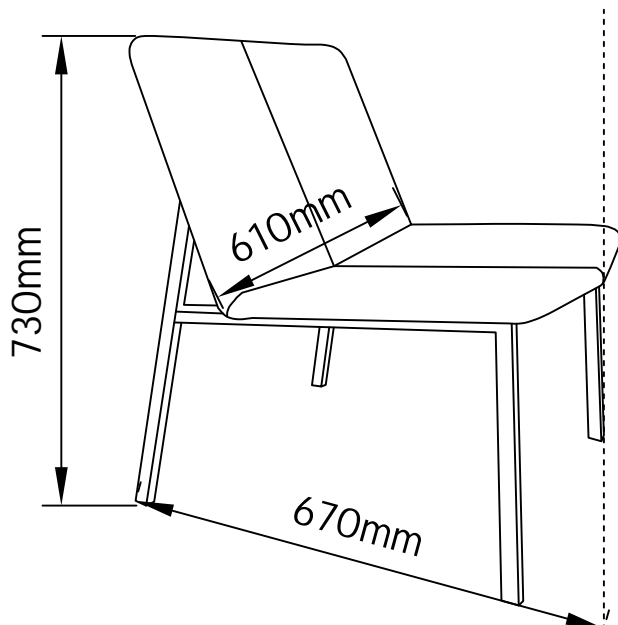

MUUBS

MUUBS Chamfer lounge chair

120

Adjust position of screws on the seat, so backrest fits the frame

Muubs.com