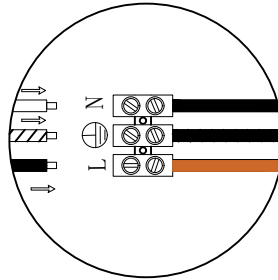

Ceiling Lamp Cinelle

2058454 -01-0 CLEAR

- S Montera lampan enligt skissen.
N Monter lampen i henhold til skissen.
SF Kiinnitä lamppu alla olevan piirroksen mukaan.
D Montieren Sie die Lampe laut Skizze.
F Montez la lampe conformément au croquis.
I Montare la luce del diagramma
EN Assembly the lamp according to the sketch.

E14 3 x MAX 40W

Ingår EJ/ NOT included

Ceiling Lamp Cinelle

2058454-01-0 CLEAR

E14 3 x MAX 40W

ATTENTION:

1. In order to avoid getting hurt or scratching the finish while installing, please wear gloves.
2. Don't install any lamp on the wet or not complete dry ceiling.
3. Don't leave the lamps close to acidic and alkaline chemicals or gases which are corrosive. Don't wash the lamp by water. Please clean the lamp by a piece of clean, dry any soft cloth. Otherwise the lamp will get rusty.
4. Please take care while installing the lampshades in case of avoiding breakage.
5. Please install the lamp under the instructions of professional electricians.
6. While installing, the power leads must be matched well and tightly. Make sure all the screws are tight enough before turning on the power. Otherwise it will cause the electrical components burning because of the short circuit of the terminals.
7. Please switch off the power first before installing, cleaning the lamps or changing the bulbs.
8. Do not drag the wires and plugs overexertion. Disassembled at will is not allowed.
9. In order to avoid danger, the damaged extension electric wire should be replaced by relevant qualified personnel.