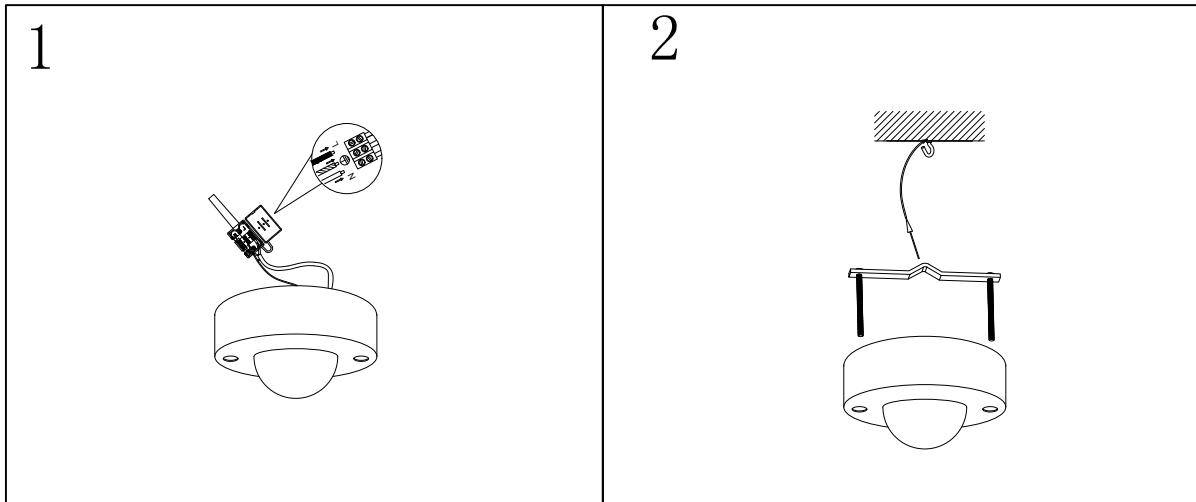

Ceiling Lamp Cinelle

2058454 -01-0 CLEAR

- S Montera lampan enligt skissen.
N Monter lampen i henhold til skissen.
SF Kiinnitä lamppu alla olevan piirroksen mukaan.
D Montieren Sie die Lampe laut Skizze.
F Montez la lampe conformément au croquis.
I Montare la luce del diagramma
EN Assembly the lamp according to the sketch.

E14 3 x MAX 40W

Ingår EJ/ NOT included

Ceiling Lamp Cinelle

2058454-01-0 CLEAR

E14 3 x MAX 40W

ATTENTION:

1. In order to avoid getting hurt or scratching the finish while installing, please wear gloves.
2. Don't install any lamp on the wet or not complete dry ceiling.
3. Don't leave the lamps close to acidic and alkaline chemicals or gases which are corrosive. Don't wash the lamp by water. Please clean the lamp by a piece of clean, dry any soft cloth. Otherwise the lamp will get rusty.
4. Please take care while installing the lampshades in case of avoiding breakage.
5. Please install the lamp under the instructions of professional electricians.
6. While installing, the power leads must be matched well and tightly. Make sure all the screws are tight enough before turning on the power. Otherwise it will cause the electrical components burning because of the short circuit of the terminals.
7. Please switch off the power first before installing, cleaning the lamps or changing the bulbs.
8. Do not drag the wires and plugs overexertion. Disassembled at will is not allowed.
9. In order to avoid danger, the damaged extension electric wire should be replaced by relevant qualified personnel.