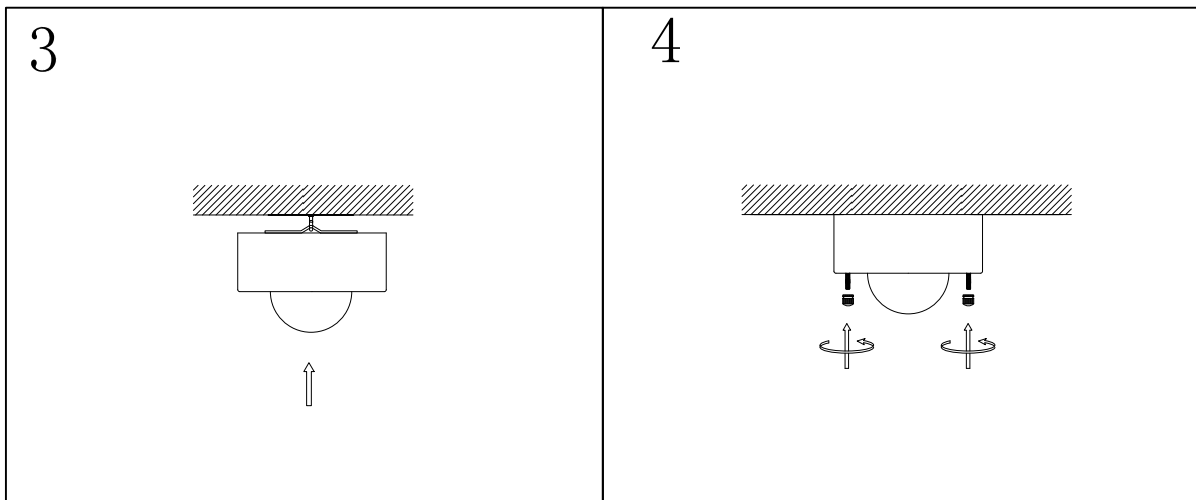

Ceiling Lamp Cinelle

2058454 -01-0 CLEAR

- S Montera lampan enligt skissen.
N Monter lampen i henhold til skissen.
SF Kiinnitä lamppu alla olevan piirroksen mukaan.
D Montieren Sie die Lampe laut Skizze.
F Montez la lampe conformément au croquis.
I Montare la luce del diagramma
EN Assembly the lamp according to the sketch.

E14 3 x MAX 40W

Ingår EJ/ NOT included

Ceiling Lamp Cinelle

2058454-01-0 CLEAR

E14 3 x MAX 40W

ATTENTION:

1. In order to avoid getting hurt or scratching the finish while installing, please wear gloves.
2. Don't install any lamp on the wet or not complete dry ceiling.
3. Don't leave the lamps close to acidic and alkaline chemicals or gases which are corrosive. Don't wash the lamp by water. Please clean the lamp by a piece of clean, dry any soft cloth. Otherwise the lamp will get rusty.
4. Please take care while installing the lampshades in case of avoiding breakage.
5. Please install the lamp under the instructions of professional electricians.
6. While installing, the power leads must be matched well and tightly. Make sure all the screws are tight enough before turning on the power. Otherwise it will cause the electrical components burning because of the short circuit of the terminals.
7. Please switch off the power first before installing, cleaning the lamps or changing the bulbs.
8. Do not drag the wires and plugs overexertion. Disassembled at will is not allowed.
9. In order to avoid danger, the damaged extension electric wire should be replaced by relevant qualified personnel.