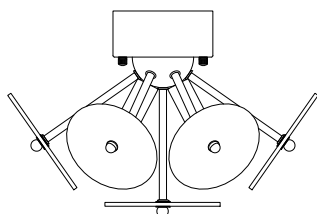

Ceiling Lamp Cinelle

2058454 -01-0 CLEAR

- S Montera lampan enligt skissen.
N Monter lampen i henhold til skissen.
SF Kiinnitä lamppu alla olevan piirroksen mukaan.
D Montieren Sie die Lampe laut Skizze.
F Montez la lampe conformément au croquis.
I Montare la luce del diagramma
EN Assembly the lamp according to the sketch.

E14 3 x MAX 40W

Ingår EJ/ NOT included

Ceiling Lamp Cinelle

2058454-01-0 CLEAR

E14 3 x MAX 40W

ATTENTION:

1. In order to avoid getting hurt or scratching the finish while installing, please wear gloves.
2. Don't install any lamp on the wet or not complete dry ceiling.
3. Don't leave the lamps close to acidic and alkaline chemicals or gases which are corrosive. Don't wash the lamp by water. Please clean the lamp by a piece of clean, dry any soft cloth. Otherwise the lamp will get rusty.
4. Please take care while installing the lampshades in case of avoiding breakage.
5. Please install the lamp under the instructions of professional electricians.
6. While installing, the power leads must be matched well and tightly. Make sure all the screws are tight enough before turning on the power. Otherwise it will cause the electrical components burning because of the short circuit of the terminals.
7. Please switch off the power first before installing, cleaning the lamps or changing the bulbs.
8. Do not drag the wires and plugs overexertion. Disassembled at will is not allowed.
9. In order to avoid danger, the damaged extension electric wire should be replaced by relevant qualified personnel.