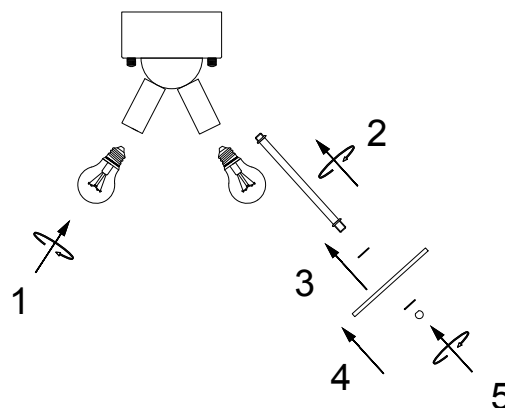

Ceiling Lamp Cinelle

2058454 -01-0 CLEAR

- S Montera lampan enligt skissen.
N Monter lampen i henhold til skissen.
SF Kiinnitä lamppu alla olevan piirroksen mukaan.
D Montieren Sie die Lampe laut Skizze.
F Montez la lampe conformément au croquis.
I Montare la luce del diagramma
EN Assembly the lamp according to the sketch.

E14 3 x MAX 40W

Ingår EJ/ NOT included

Ceiling Lamp Cinelle

2058454-01-0 CLEAR

E14 3 x MAX 40W

ATTENTION:

1. In order to avoid getting hurt or scratching the finish while installing, please wear gloves.
2. Don't install any lamp on the wet or not complete dry ceiling.
3. Don't leave the lamps close to acidic and alkaline chemicals or gases which are corrosive. Don't wash the lamp by water. Please clean the lamp by a piece of clean, dry any soft cloth. Otherwise the lamp will get rusty.
4. Please take care while installing the lampshades in case of avoiding breakage.
5. Please install the lamp under the instructions of professional electricians.
6. While installing, the power leads must be matched well and tightly. Make sure all the screws are tight enough before turning on the power. Otherwise it will cause the electrical components burning because of the short circuit of the terminals.
7. Please switch off the power first before installing, cleaning the lamps or changing the bulbs.
8. Do not drag the wires and plugs overexertion. Disassembled at will is not allowed.
9. In order to avoid danger, the damaged extension electric wire should be replaced by relevant qualified personnel.