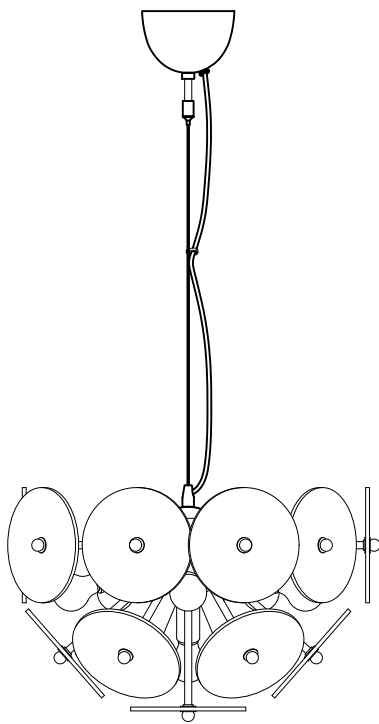

Pendant Cinelle

2058457-01-0 CLEAR

- S Montera lampan enligt skissen.
- N Monter lampen i henhold til skissen.
- SF Kiinnitä lamppu alla olevan piirroksen mukaan.
- D Montieren Sie die Lampe laut Skizze.
- F Montez la lampe conformément au croquis.
- I Montare la luce del diagramma
- EN Assembly the lamp according to the sketch.

E14 8 x MAX 40W

Ingår EJ/ NOT included

Pendant Cinelle

2058457-01-0 CLEAR

E14 8 x MAX 40W

ATTENTION:

1. In order to avoid getting hurt or scratching the finish while installing, please wear gloves.
2. Don't install any lamp on the wet or not complete dry ceiling.
3. Don't leave the lamps close to acidic and alkaline chemicals or gases which are corrosive. Don't wash the lamp by water. Please clean the lamp by a piece of clean, dry any soft cloth. Otherwise the lamp will get rusty.
4. Please take care while installing the lampshades in case of avoiding breakage.
5. Please install the lamp under the instructions of professional electricians.
6. While installing, the power leads must be matched well and tightly. Make sure all the screws are tight enough before turning on the power. Otherwise it will cause the electrical components burning because of the short circuit of the terminals.
7. Please switch off the power first before installing, cleaning the lamps or changing the bulbs.
8. Do not drag the wires and plugs overexertion. Disassembled at will is not allowed.
9. In order to avoid danger, the damaged extension electric wire should be replaced by relevant qualified personnel.