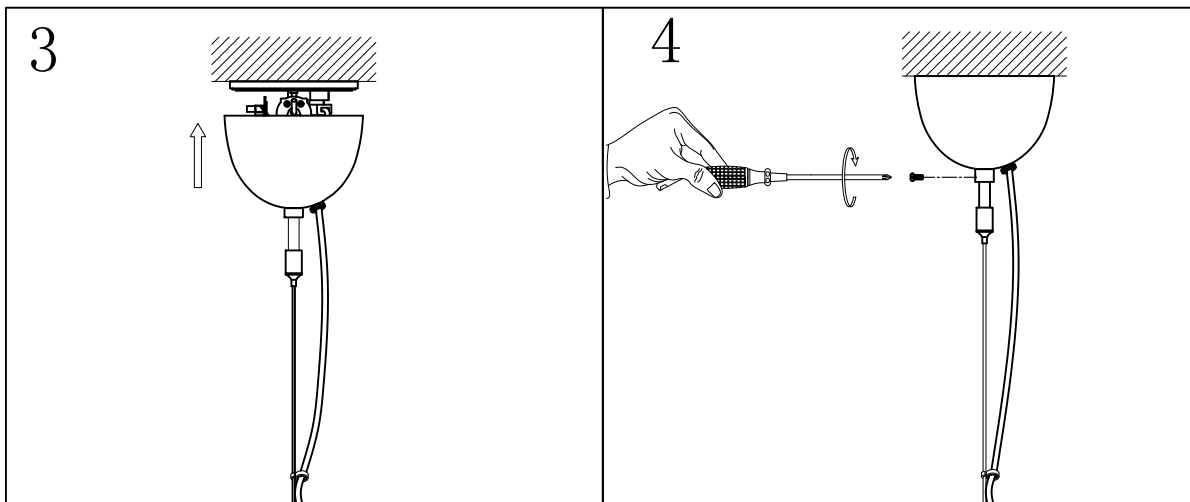

Pendant Cinelle

2058457-01-0 CLEAR

- S Montera lampan enligt skissen.
- N Monter lampen i henhold til skissen.
- SF Kiinnitä lamppu alla olevan piirroksen mukaan.
- D Montieren Sie die Lampe laut Skizze.
- F Montez la lampe conformément au croquis.
- I Montare la luce del diagramma
- EN Assembly the lamp according to the sketch.

E14 8 x MAX 40W

Ingår EJ/ NOT included

Pendant Cinelle

2058457-01-0 CLEAR

E14 8 x MAX 40W

ATTENTION:

1. In order to avoid getting hurt or scratching the finish while installing, please wear gloves.
2. Don't install any lamp on the wet or not complete dry ceiling.
3. Don't leave the lamps close to acidic and alkaline chemicals or gases which are corrosive. Don't wash the lamp by water. Please clean the lamp by a piece of clean, dry any soft cloth. Otherwise the lamp will get rusty.
4. Please take care while installing the lampshades in case of avoiding breakage.
5. Please install the lamp under the instructions of professional electricians.
6. While installing, the power leads must be matched well and tightly. Make sure all the screws are tight enough before turning on the power. Otherwise it will cause the electrical components burning because of the short circuit of the terminals.
7. Please switch off the power first before installing, cleaning the lamps or changing the bulbs.
8. Do not drag the wires and plugs overexertion. Disassembled at will is not allowed.
9. In order to avoid danger, the damaged extension electric wire should be replaced by relevant qualified personnel.