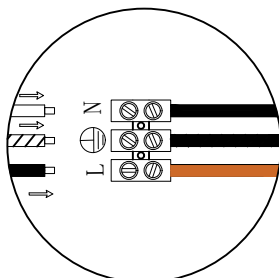

Pendant Cinelle

2058457-01-0 CLEAR

- S Montera lampan enligt skissen.
- N Monter lampen i henhold til skissen.
- SF Kiinnitä lamppu alla olevan piirroksen mukaan.
- D Montieren Sie die Lampe laut Skizze.
- F Montez la lampe conformément au croquis.
- I Montare la luce del diagramma
- EN Assembly the lamp according to the sketch.

E14 8 x MAX 40W

Ingår EJ/ NOT included

Pendant Cinelle

2058457-01-0 CLEAR

E14 8 x MAX 40W

ATTENTION:

1. In order to avoid getting hurt or scratching the finish while installing, please wear gloves.
2. Don't install any lamp on the wet or not complete dry ceiling.
3. Don't leave the lamps close to acidic and alkaline chemicals or gases which are corrosive. Don't wash the lamp by water. Please clean the lamp by a piece of clean, dry any soft cloth. Otherwise the lamp will get rusty.
4. Please take care while installing the lampshades in case of avoiding breakage.
5. Please install the lamp under the instructions of professional electricians.
6. While installing, the power leads must be matched well and tightly. Make sure all the screws are tight enough before turning on the power. Otherwise it will cause the electrical components burning because of the short circuit of the terminals.
7. Please switch off the power first before installing, cleaning the lamps or changing the bulbs.
8. Do not drag the wires and plugs overexertion. Disassembled at will is not allowed.
9. In order to avoid danger, the damaged extension electric wire should be replaced by relevant qualified personnel.