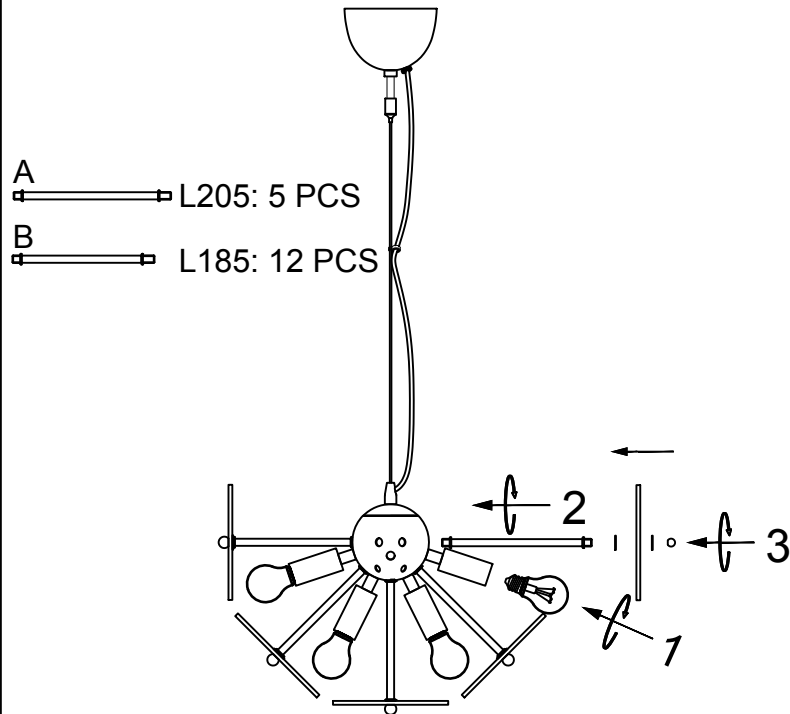

Pendant Cinelle

2058457-01-0 CLEAR

- S Montera lampan enligt skissen.
- N Monter lampen i henhold til skissen.
- SF Kiinnitä lamppu alla olevan piirroksen mukaan.
- D Montieren Sie die Lampe laut Skizze.
- F Montez la lampe conformément au croquis.
- I Montare la luce del diagramma
- EN Assembly the lamp according to the sketch.

E14 8 x MAX 40W

Ingår EJ/ NOT included

Pendant Cinelle

2058457-01-0 CLEAR

E14 8 x MAX 40W

ATTENTION:

1. In order to avoid getting hurt or scratching the finish while installing, please wear gloves.
2. Don't install any lamp on the wet or not complete dry ceiling.
3. Don't leave the lamps close to acidic and alkaline chemicals or gases which are corrosive. Don't wash the lamp by water. Please clean the lamp by a piece of clean, dry any soft cloth. Otherwise the lamp will get rusty.
4. Please take care while installing the lampshades in case of avoiding breakage.
5. Please install the lamp under the instructions of professional electricians.
6. While installing, the power leads must be matched well and tightly. Make sure all the screws are tight enough before turning on the power. Otherwise it will cause the electrical components burning because of the short circuit of the terminals.
7. Please switch off the power first before installing, cleaning the lamps or changing the bulbs.
8. Do not drag the wires and plugs overexertion. Disassembled at will is not allowed.
9. In order to avoid danger, the damaged extension electric wire should be replaced by relevant qualified personnel.