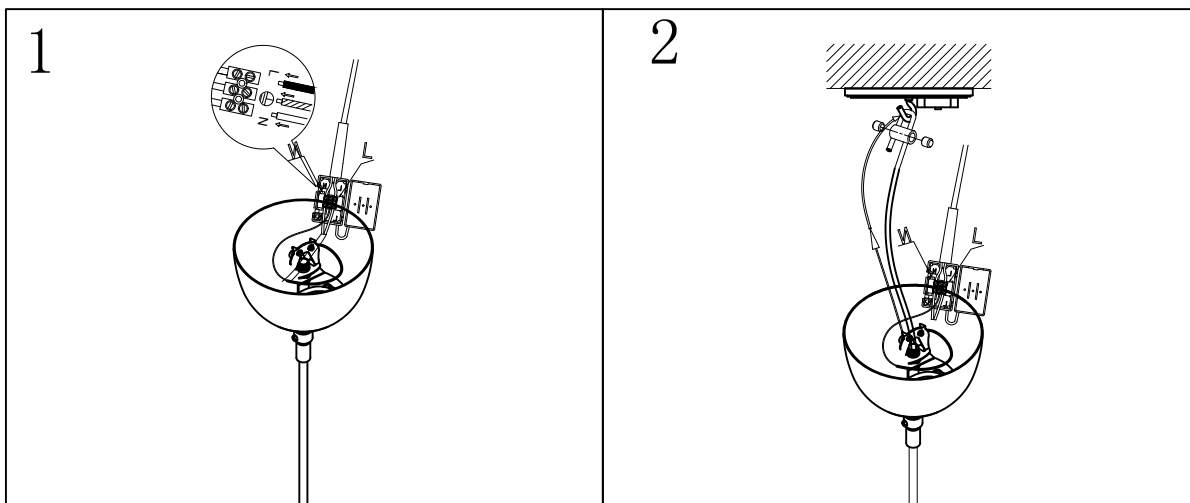

Pendant Cinelle

2058457-01-0 CLEAR

- S Montera lampan enligt skissen.
- N Monter lampen i henhold til skissen.
- SF Kiinnitä lamppu alla olevan piirroksen mukaan.
- D Montieren Sie die Lampe laut Skizze.
- F Montez la lampe conformément au croquis.
- I Montare la luce del diagramma
- EN Assembly the lamp according to the sketch.

E14 8 x MAX 40W

Ingår EJ/ NOT included

Pendant Cinelle

2058457-01-0 CLEAR

E14 8 x MAX 40W

ATTENTION:

1. In order to avoid getting hurt or scratching the finish while installing, please wear gloves.
2. Don't install any lamp on the wet or not complete dry ceiling.
3. Don't leave the lamps close to acidic and alkaline chemicals or gases which are corrosive. Don't wash the lamp by water. Please clean the lamp by a piece of clean, dry any soft cloth. Otherwise the lamp will get rusty.
4. Please take care while installing the lampshades in case of avoiding breakage.
5. Please install the lamp under the instructions of professional electricians.
6. While installing, the power leads must be matched well and tightly. Make sure all the screws are tight enough before turning on the power. Otherwise it will cause the electrical components burning because of the short circuit of the terminals.
7. Please switch off the power first before installing, cleaning the lamps or changing the bulbs.
8. Do not drag the wires and plugs overexertion. Disassembled at will is not allowed.
9. In order to avoid danger, the damaged extension electric wire should be replaced by relevant qualified personnel.