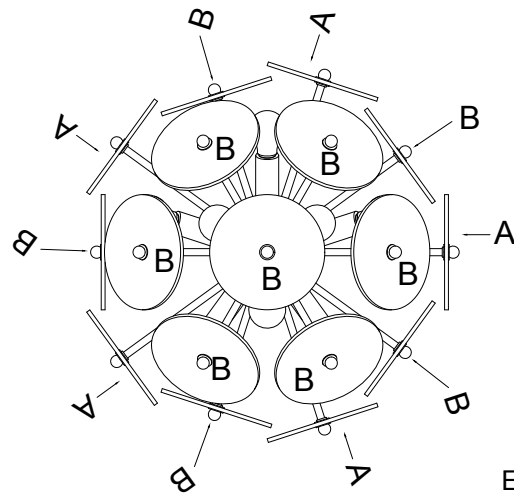

Pendant Cinelle

2058457-01-0 CLEAR

- S Montera lampan enligt skissen.
- N Monter lampen i henhold til skissen.
- SF Kiinnitä lamppu alla olevan piirroksen mukaan.
- D Montieren Sie die Lampe laut Skizze.
- F Montez la lampe conformément au croquis.
- I Montare la luce del diagramma
- EN Assembly the lamp according to the sketch.

E14 8 x MAX 40W

Ingår EJ/ NOT included

Pendant Cinelle

2058457-01-0 CLEAR

E14 8 x MAX 40W

ATTENTION:

1. In order to avoid getting hurt or scratching the finish while installing, please wear gloves.
2. Don't install any lamp on the wet or not complete dry ceiling.
3. Don't leave the lamps close to acidic and alkaline chemicals or gases which are corrosive. Don't wash the lamp by water. Please clean the lamp by a piece of clean, dry any soft cloth. Otherwise the lamp will get rusty.
4. Please take care while installing the lampshades in case of avoiding breakage.
5. Please install the lamp under the instructions of professional electricians.
6. While installing, the power leads must be matched well and tightly. Make sure all the screws are tight enough before turning on the power. Otherwise it will cause the electrical components burning because of the short circuit of the terminals.
7. Please switch off the power first before installing, cleaning the lamps or changing the bulbs.
8. Do not drag the wires and plugs overexertion. Disassembled at will is not allowed.
9. In order to avoid danger, the damaged extension electric wire should be replaced by relevant qualified personnel.