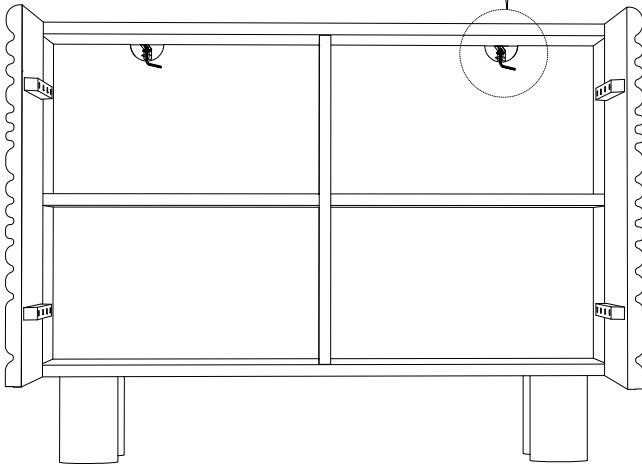

ANTI TIP ASSEMBLY INSTRUCTIONS

ITEM NO. - 2074167-01-0

Ax2

Ø6x40

Bx2

M4x38

Cx1

#4

STEP-1

Loose it 50%