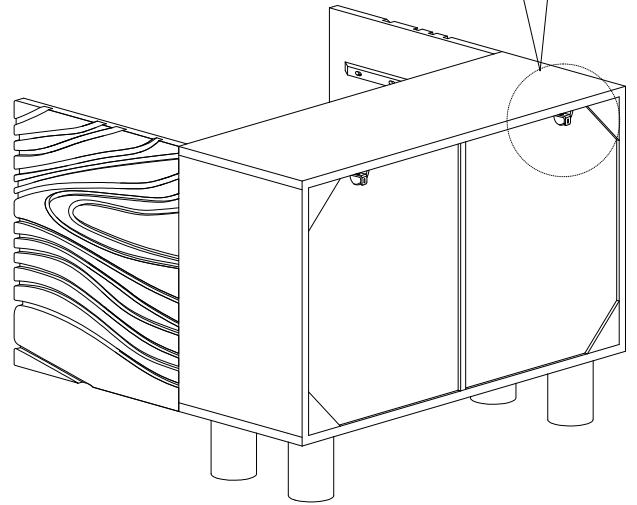

ANTI TIP ASSEMBLY INSTRUCTIONS

ITEM NO. - 2074167-01-0

Ax2

Ø6x40

Bx2

M4x38

Cx1

#4

STEP-1

Loose it 50%

STEP-2

STEP-3

Concrete wall

Dry Wall

Wooden Wall

STEP-4

Wall