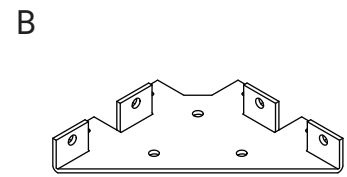

PARTS / DELAR

	Qty / Antal
A	34
B	2
C	4
D	2
E	2
F	4
G	1
H	4
I	12
J	2
K	2