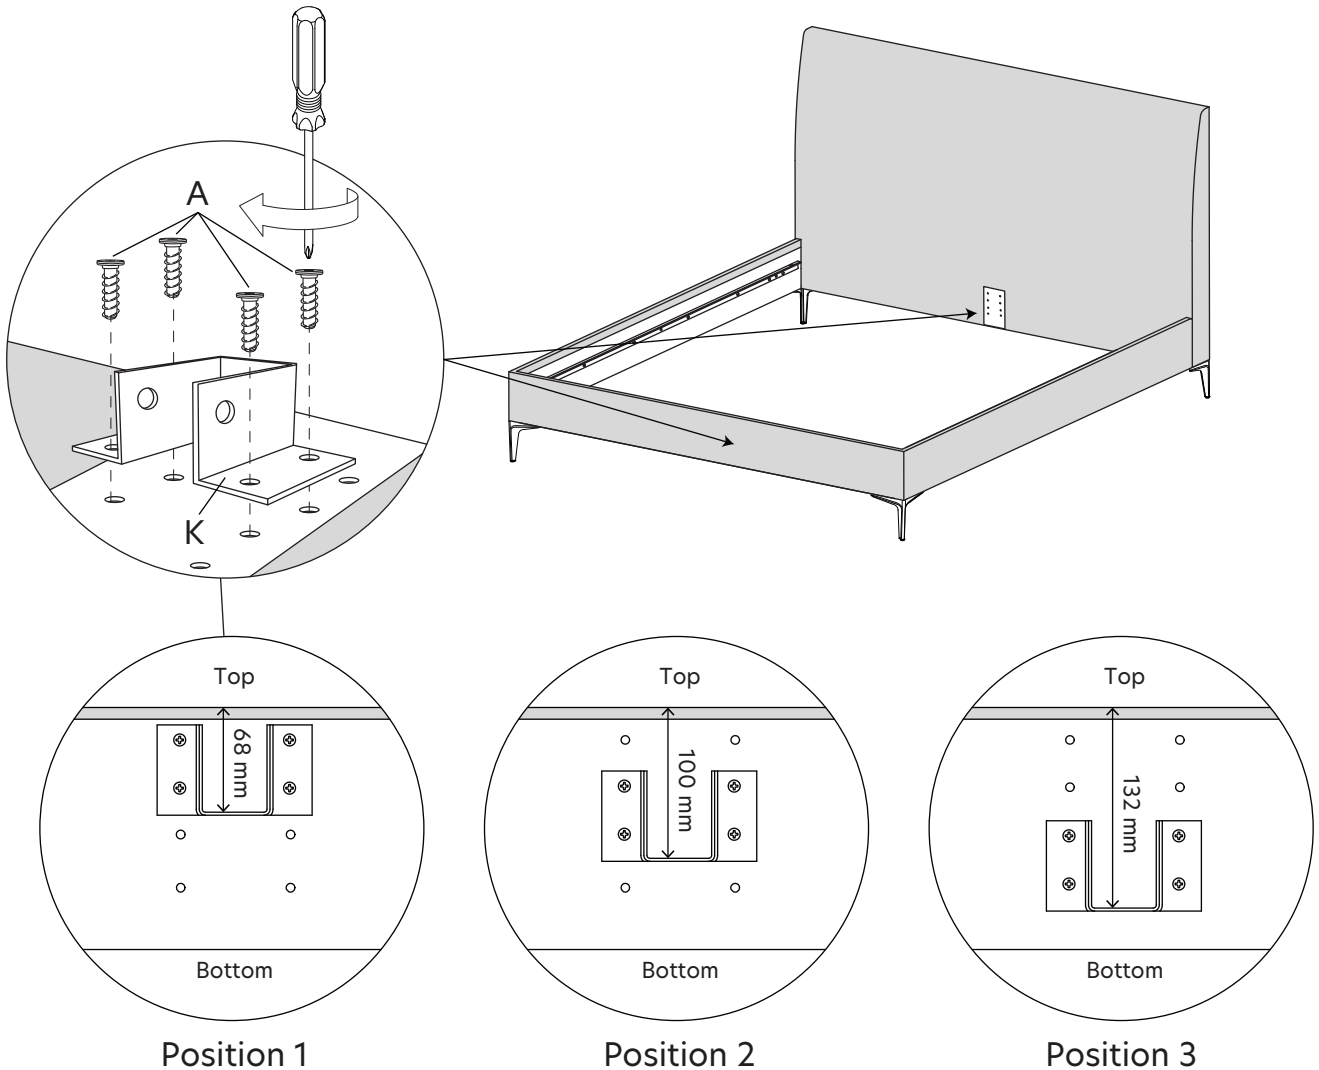

Recommended L-profile and midbeam positions	
Wooden slats + mattress 17/19	Position 1
Wooden slats + mattress 22	Position 2
Layer-glued slats + mattress 17/19	Position 2
Slats in frame + mattress 17/19/22	Position 3

A

J

1940mm

ASSEMBLY / MONTERING

Follow the instruction step by step.

Följ instruktionerna steg för steg.

16.

Recommended L-profile and midbeam positions	
Wooden slats + mattress 17/19	Position 1
Wooden slats + mattress 22	Position 2
Layer-glued slats + mattress 17/19	Position 2
Slats in frame + mattress 17/19/22	Position 3