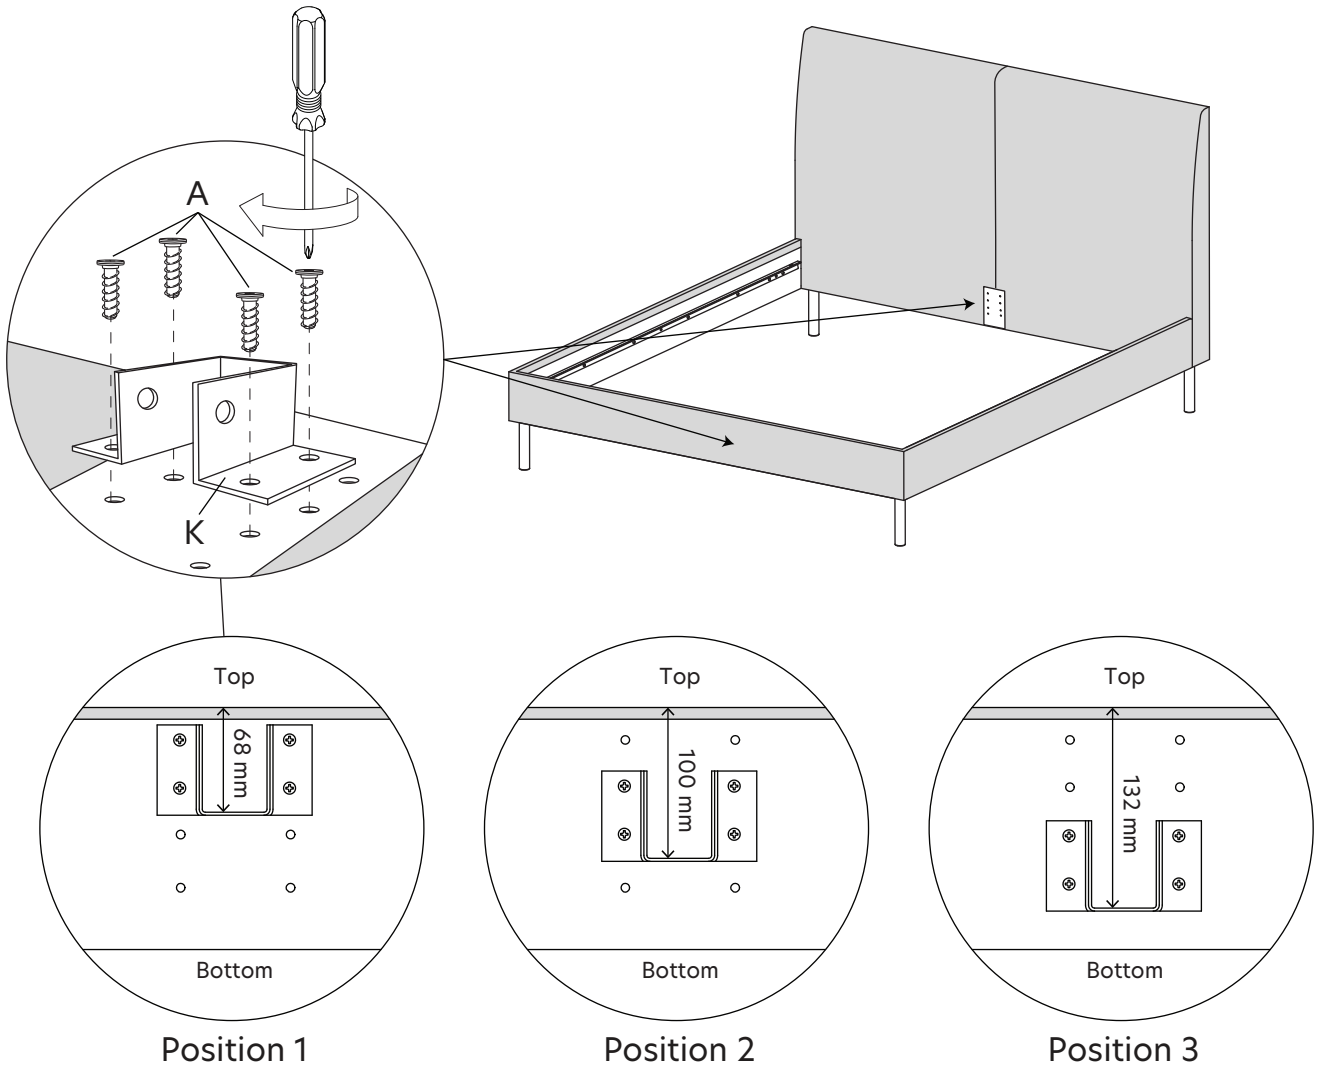

Position 1

Position 2

Position 3

Recommended L-profile and midbeam positions	
Wooden slats + mattress 17/19	Position 1
Wooden slats + mattress 22	Position 2
Layer-glued slats + mattress 17/19	Position 2
Slats in frame + mattress 17/19/22	Position 3

A

J

1940mm

ASSEMBLY / MONTERING

Follow the instruction step by step.

Följ instruktionerna steg för steg.

16.

Recommended L-profile and midbeam positions	
Wooden slats + mattress 17/19	Position 1
Wooden slats + mattress 22	Position 2
Layer-glued slats + mattress 17/19	Position 2
Slats in frame + mattress 17/19/22	Position 3