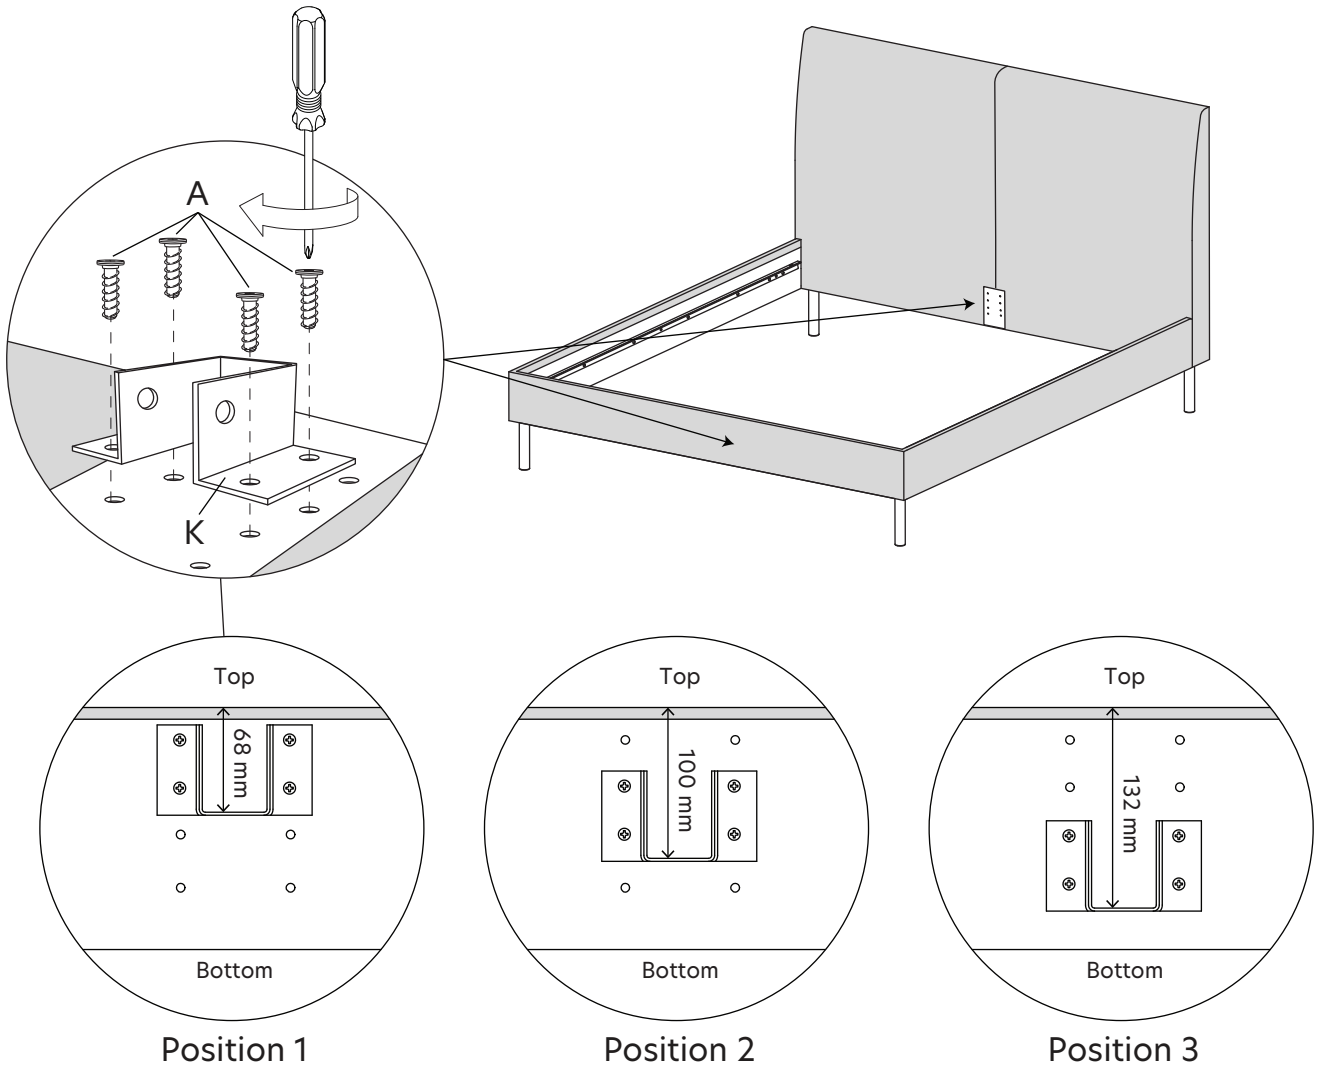

Recommended L-profile and midbeam positions	
Wooden slats + mattress 17/19	Position 1
Wooden slats + mattress 22	Position 2
Layer-glued slats + mattress 17/19	Position 2
Slats in frame + mattress 17/19/22	Position 3

A

J

1940mm

ASSEMBLY / MONTERING

Follow the instruction step by step.

Följ instruktionerna steg för steg.

16.

Recommended L-profile and midbeam positions	
Wooden slats + mattress 17/19	Position 1
Wooden slats + mattress 22	Position 2
Layer-glued slats + mattress 17/19	Position 2
Slats in frame + mattress 17/19/22	Position 3