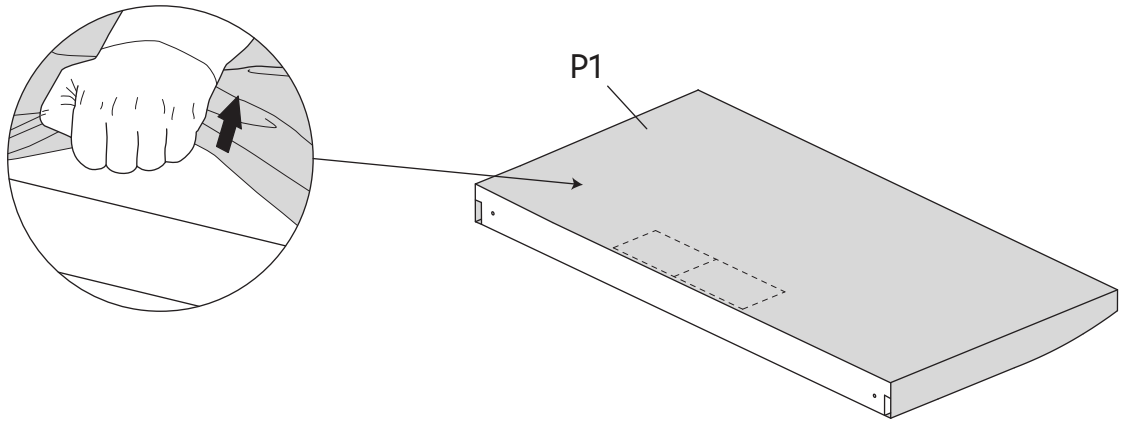

ASSEMBLY / MONTERING

Follow the instruction step by step.

Följ instruktionerna steg för steg.

1.