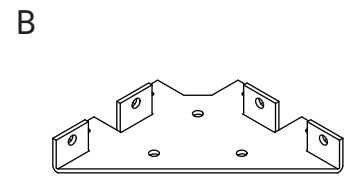

PARTS / DELAR

	Qty / Antal
A	34
B	2
C	4
D	2
E	2
F	4
G	1
H	4
I	4
J	2
K	2