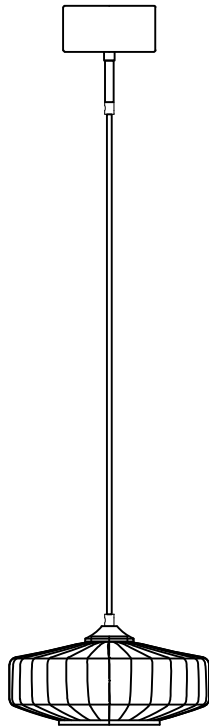

Pendant Eliana

2096348-01-0

- S Montera lampan enligt skissen.
N Monter lampen i henhold til skissen.
SF Kiinnitä lamppu alla olevan piirroksen mukaan.
D Montieren Sie die Lampe laut Skizze.
F Montez la lampe conformément au croquis.
I Montare la luce del diagramma
EN Assembly the lamp according to the sketch.

E27 x1 MAX 60W

Ingår EJ/ NOT included

Pendant Eliana

2096348-01-0

E27 1 x MAX 60W

ATTENTION:

1. In order to avoid getting hurt or scratching the finish while installing, please wear gloves.
2. Don't install any lamp on the wet or not complete dry ceiling.
3. Don't leave the lamps close to acidic and alkaline chemicals or gases which are corrosive. Don't wash the lamp by water. Please clean the lamp by a piece of clean, dry any soft cloth. Otherwise the lamp will get rusty.
4. Please take care while installing the lampshades in case of avoiding breakage.
5. Please install the lamp under the instructions of professional electricians.
6. While installing, the power leads must be matched well and tightly. Make sure all the screws are tight enough before turning on the power. Otherwise it will cause the electrical components burning because of the short circuit of the terminals.
7. Please switch off the power first before installing, cleaning the lamps or changing the bulbs.
8. Do not drag the wires and plugs overexertion. Disassembled at will is not allowed.
9. In order to avoid danger, the damaged extension electric wire should be replaced by relevant qualified personnel.