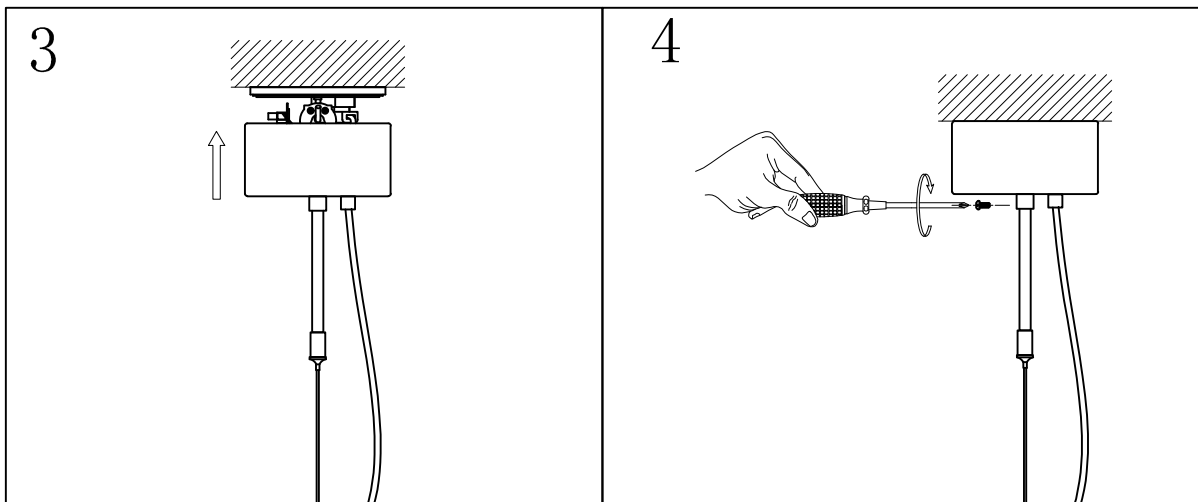

Pendant Eliana

2096348-01-0

- S Montera lampan enligt skissen.
N Monter lampen i henhold til skissen.
SF Kiinnitä lamppu alla olevan piirroksen mukaan.
D Montieren Sie die Lampe laut Skizze.
F Montez la lampe conformément au croquis.
I Montare la luce del diagramma
EN Assembly the lamp according to the sketch.

E27 x1 MAX 60W

Ingår EJ/ NOT included

Pendant Eliana

2096348-01-0

E27 1 x MAX 60W

ATTENTION:

1. In order to avoid getting hurt or scratching the finish while installing, please wear gloves.
2. Don't install any lamp on the wet or not complete dry ceiling.
3. Don't leave the lamps close to acidic and alkaline chemicals or gases which are corrosive. Don't wash the lamp by water. Please clean the lamp by a piece of clean, dry any soft cloth. Otherwise the lamp will get rusty.
4. Please take care while installing the lampshades in case of avoiding breakage.
5. Please install the lamp under the instructions of professional electricians.
6. While installing, the power leads must be matched well and tightly. Make sure all the screws are tight enough before turning on the power. Otherwise it will cause the electrical components burning because of the short circuit of the terminals.
7. Please switch off the power first before installing, cleaning the lamps or changing the bulbs.
8. Do not drag the wires and plugs overexertion. Disassembled at will is not allowed.
9. In order to avoid danger, the damaged extension electric wire should be replaced by relevant qualified personnel.