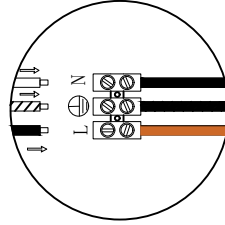

Pendant Eliana

2096348-01-0

- S Montera lampan enligt skissen.
N Monter lampen i henhold til skissen.
SF Kiinnitä lamppu alla olevan piirroksen mukaan.
D Montieren Sie die Lampe laut Skizze.
F Montez la lampe conformément au croquis.
I Montare la luce del diagramma
EN Assembly the lamp according to the sketch.

E27 x1 MAX 60W

Ingår EJ/ NOT included

Pendant Eliana

2096348-01-0

E27 1 x MAX 60W

ATTENTION:

1. In order to avoid getting hurt or scratching the finish while installing, please wear gloves.
2. Don't install any lamp on the wet or not complete dry ceiling.
3. Don't leave the lamps close to acidic and alkaline chemicals or gases which are corrosive. Don't wash the lamp by water. Please clean the lamp by a piece of clean, dry any soft cloth. Otherwise the lamp will get rusty.
4. Please take care while installing the lampshades in case of avoiding breakage.
5. Please install the lamp under the instructions of professional electricians.
6. While installing, the power leads must be matched well and tightly. Make sure all the screws are tight enough before turning on the power. Otherwise it will cause the electrical components burning because of the short circuit of the terminals.
7. Please switch off the power first before installing, cleaning the lamps or changing the bulbs.
8. Do not drag the wires and plugs overexertion. Disassembled at will is not allowed.
9. In order to avoid danger, the damaged extension electric wire should be replaced by relevant qualified personnel.