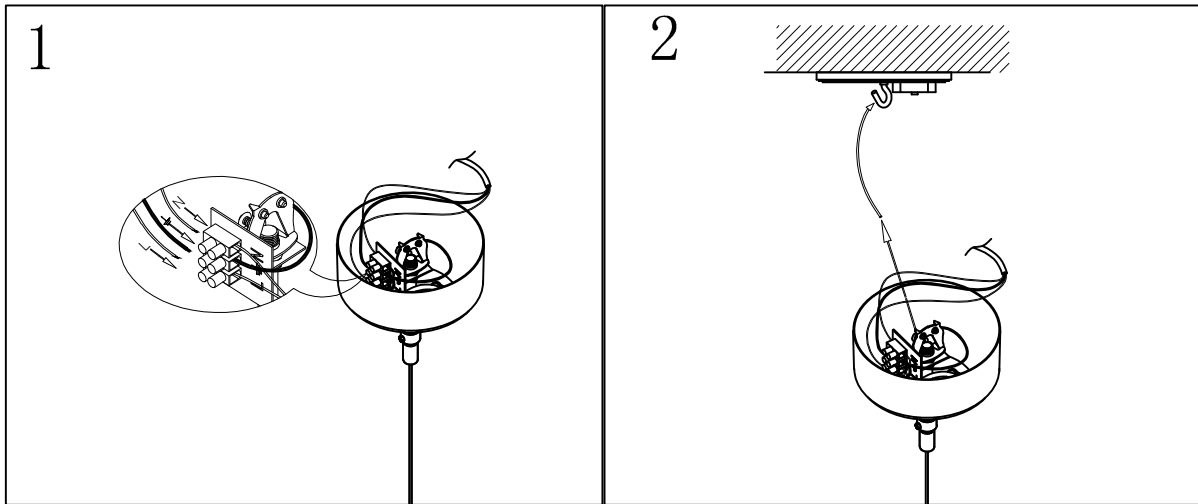

Pendant Eliana

2096348-01-0

- S Montera lampan enligt skissen.
N Monter lampen i henhold til skissen.
SF Kiinnitä lamppu alla olevan piirroksen mukaan.
D Montieren Sie die Lampe laut Skizze.
F Montez la lampe conformément au croquis.
I Montare la luce del diagramma
EN Assembly the lamp according to the sketch.

E27 x1 MAX 60W

Ingår EJ/ NOT included

Pendant Eliana

2096348-01-0

E27 1 x MAX 60W

ATTENTION:

1. In order to avoid getting hurt or scratching the finish while installing, please wear gloves.
2. Don't install any lamp on the wet or not complete dry ceiling.
3. Don't leave the lamps close to acidic and alkaline chemicals or gases which are corrosive. Don't wash the lamp by water. Please clean the lamp by a piece of clean, dry any soft cloth. Otherwise the lamp will get rusty.
4. Please take care while installing the lampshades in case of avoiding breakage.
5. Please install the lamp under the instructions of professional electricians.
6. While installing, the power leads must be matched well and tightly. Make sure all the screws are tight enough before turning on the power. Otherwise it will cause the electrical components burning because of the short circuit of the terminals.
7. Please switch off the power first before installing, cleaning the lamps or changing the bulbs.
8. Do not drag the wires and plugs overexertion. Disassembled at will is not allowed.
9. In order to avoid danger, the damaged extension electric wire should be replaced by relevant qualified personnel.