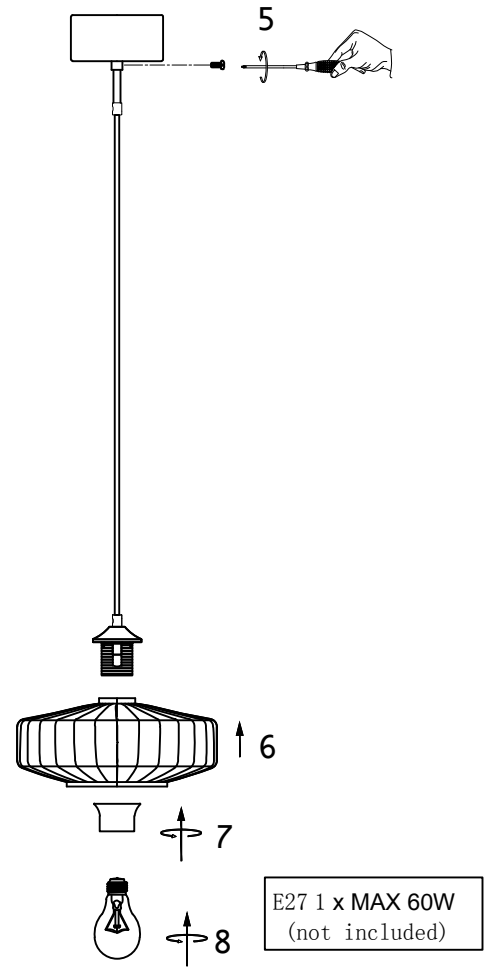

Pendant Eliana

2096348-01-0

- S Montera lampan enligt skissen.
N Monter lampen i henhold til skissen.
SF Kiinnitä lamppu alla olevan piirroksen mukaan.
D Montieren Sie die Lampe laut Skizze.
F Montez la lampe conformément au croquis.
I Montare la luce del diagramma
EN Assembly the lamp according to the sketch.

E27 x1 MAX 60W

Ingår EJ/ NOT included

Pendant Eliana

2096348-01-0

E27 1 x MAX 60W

ATTENTION:

1. In order to avoid getting hurt or scratching the finish while installing, please wear gloves.
2. Don't install any lamp on the wet or not complete dry ceiling.
3. Don't leave the lamps close to acidic and alkaline chemicals or gases which are corrosive. Don't wash the lamp by water. Please clean the lamp by a piece of clean, dry any soft cloth. Otherwise the lamp will get rusty.
4. Please take care while installing the lampshades in case of avoiding breakage.
5. Please install the lamp under the instructions of professional electricians.
6. While installing, the power leads must be matched well and tightly. Make sure all the screws are tight enough before turning on the power. Otherwise it will cause the electrical components burning because of the short circuit of the terminals.
7. Please switch off the power first before installing, cleaning the lamps or changing the bulbs.
8. Do not drag the wires and plugs overexertion. Disassembled at will is not allowed.
9. In order to avoid danger, the damaged extension electric wire should be replaced by relevant qualified personnel.